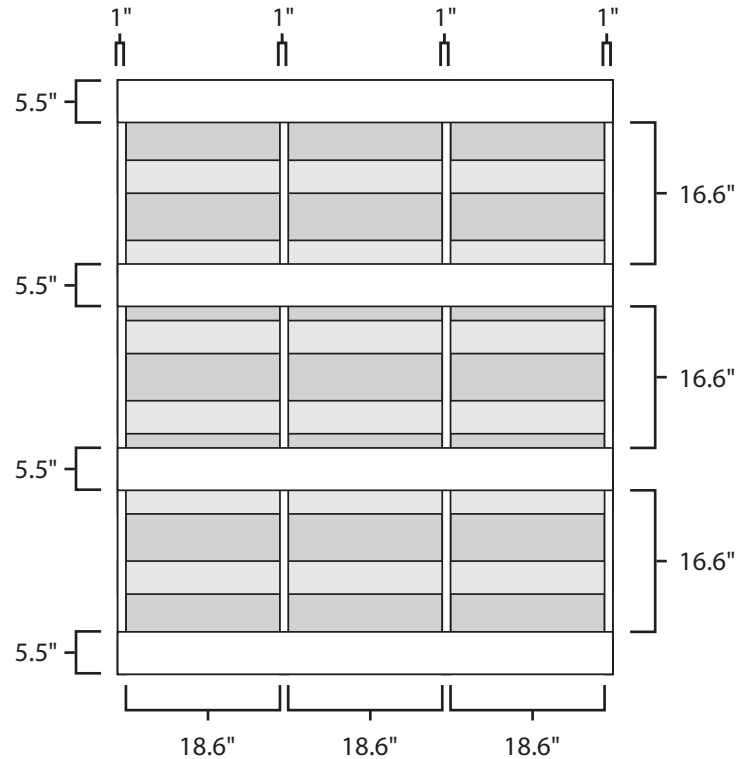

# Pallet Specification Sheet

Pallet ID: ppc6072-4B4SB-SS

Top View:

Bottom View:

Side View:

## Components & Specifications:

Dimensions: 72" x 60" x 5.5"

Weight: 103lbs

Stackable

Dynamic Capacity: 2,000lbs

Static Capacity: 15,000lbs

#10-12X1-1/2 Screws

All parts made of recycled plastic