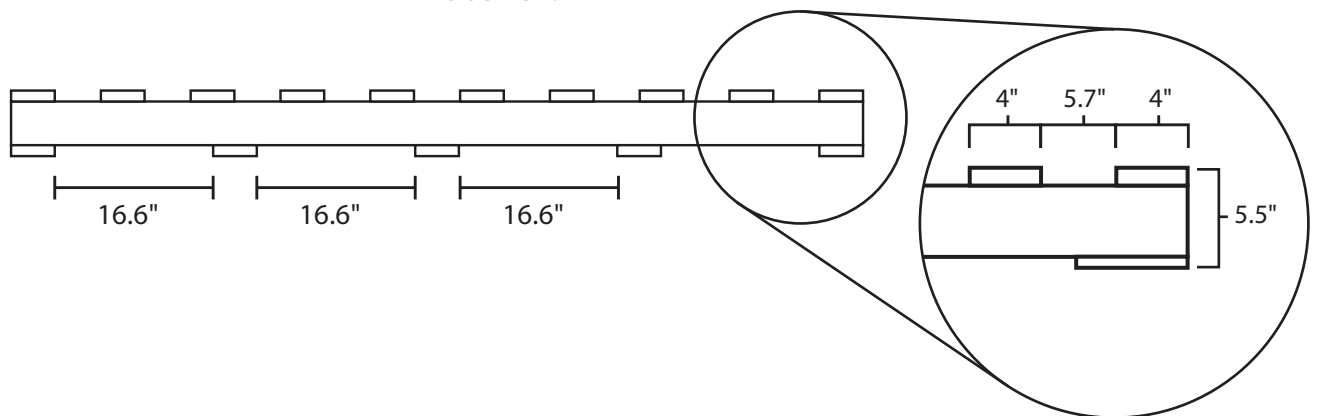

# Pallet Specification Sheet

Pallet ID: ppc6072-4B4SB-SS

Top View:

Bottom View:

Side View:

## Components & Specifications:

Dimensions: 72" x 60" x 5.5"

Weight: 103lbs

Stackable

Dynamic Capacity: 2,000lbs

Static Capacity: 15,000lbs

#10-12X1-1/2 Screws

All parts made of recycled plastic