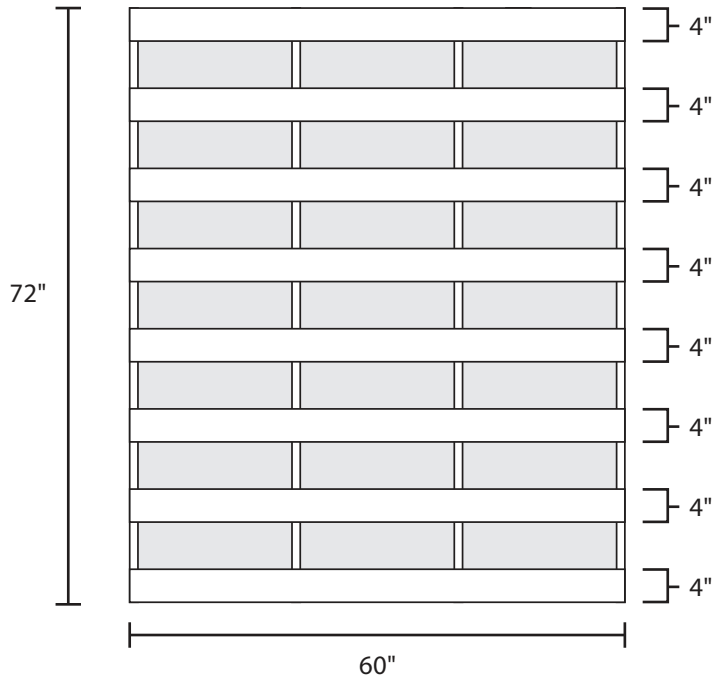

# Pallet Specification Sheet

Pallet ID: ppc6072-4B4SB-SS

Top View:

Bottom View:

Side View:

## Components & Specifications:

Dimensions: 72" x 60" x 5.5"

Weight: 103lbs

Stackable

Dynamic Capacity: 2,000lbs

Static Capacity: 15,000lbs

#10-12X1-1/2 Screws

All parts made of recycled plastic