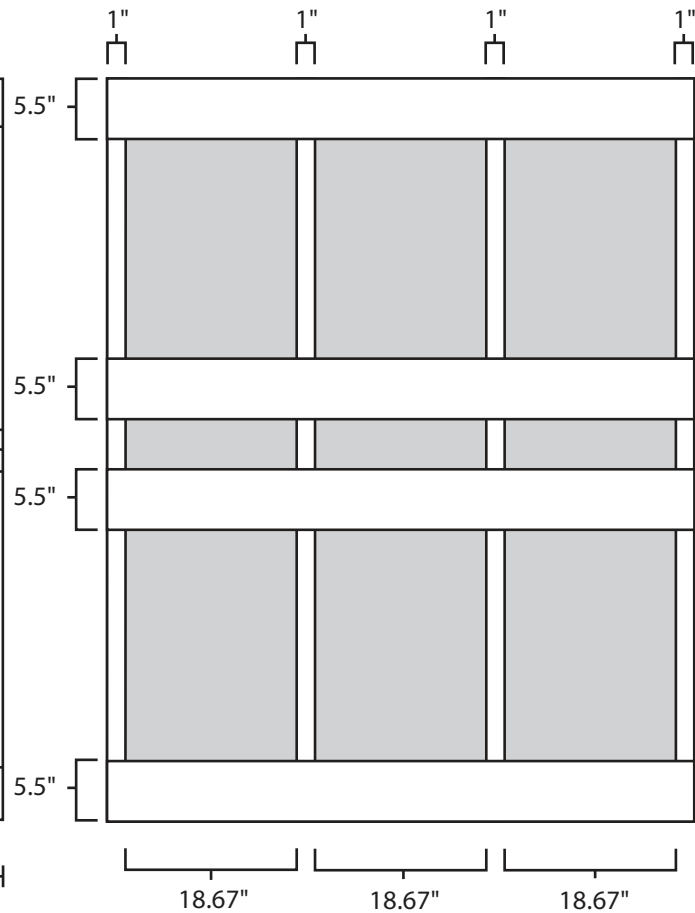

# Pallet Specification Sheet

Pallet ID: ppc6072-4B45F-3XS-SS

Top View:

Bottom View:

Side View:

## Components & Specifications:

Dimensions: 60" x 72" x 5"  
Weight: 118lbs  
Stackable

Dynamic Capacity: 2,500lbs  
Static Capacity: 15,000lbs  
#10-12X1-1/2 Screws

All parts made of recycled plastic  
All parts made in USA  
Pallet is fully recyclable  
Tolerances +/- 3/8"