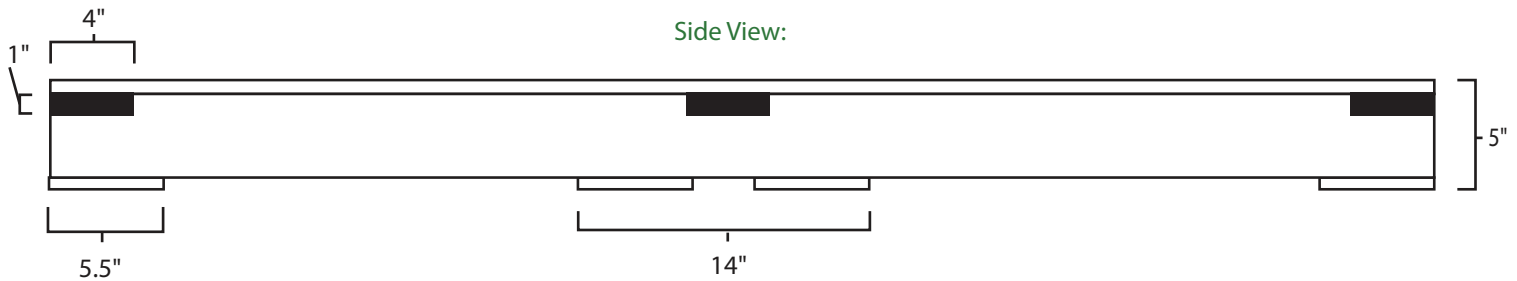

# Pallet Specification Sheet

Pallet ID: ppc6072-4B45F-3XS-SS

Top View:

Bottom View:

Side View:

## Components & Specifications:

Dimensions: 60" x 72" x 5"  
Weight: 118lbs  
Stackable

Dynamic Capacity: 2,500lbs  
Static Capacity: 15,000lbs  
#10-12X1-1/2 Screws

All parts made of recycled plastic  
All parts made in USA  
Pallet is fully recyclable  
Tolerances +/- 3/8"