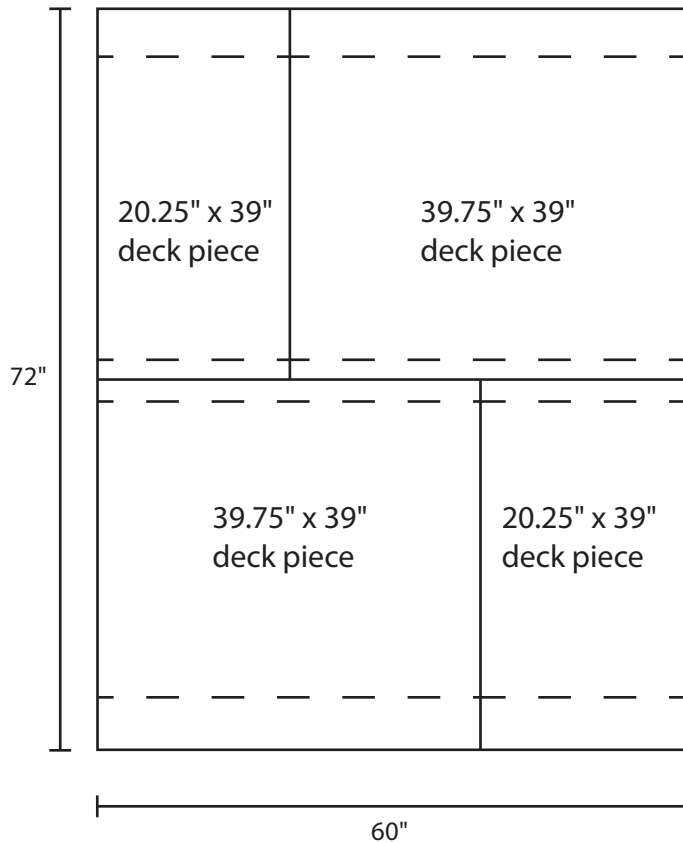

# Pallet Specification Sheet

Pallet ID: ppc6072-4B45F-3XS-SS

Top View:

Bottom View:

Side View:

## Components & Specifications:

Dimensions: 60" x 72" x 5"  
Weight: 118lbs  
Stackable

Dynamic Capacity: 2,500lbs  
Static Capacity: 15,000lbs  
#10-12X1-1/2 Screws

All parts made of recycled plastic  
All parts made in USA  
Pallet is fully recyclable  
Tolerances +/- 3/8"