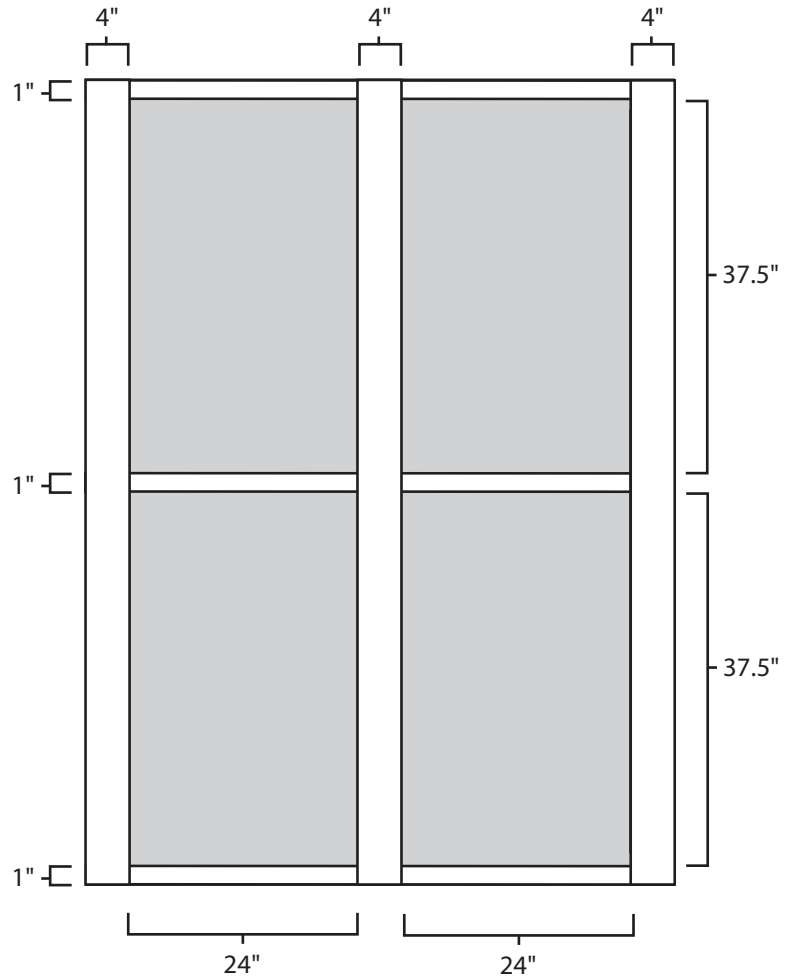

Pallet Specification Sheet

Pallet ID: ppc6078-3B35F-3XS-CB-CD

Top View:

Bottom View:

Side View - 60" Side:

Components & Specifications:

Dimensions: 60" x 78" x 5.5"
Weight: 122lbs
Stackable

Dynamic Capacity: 2,500lbs
Static Capacity: 15,000lbs
#10-12X1-1/2 Screws

All parts made of recycled plastic
All parts made in USA
Pallet is fully recyclable

Tolerances +/- 3/8"

Pallet Specification Sheet

Pallet ID: ppc6078-3B3SF-3XS-CB-CD

Side View - 78" Side

Components & Specifications:

Dimensions: 60" x 78" x 5.5"
Weight: 122bs
Stackable

Dynamic Capacity: 2,500lbs
Static Capacity: 15,000lbs
#10-12X1-1/2 Screws

All parts made of recycled plastic
All parts made in USA
Pallet is fully recyclable
Tolerances +/- 3/8"