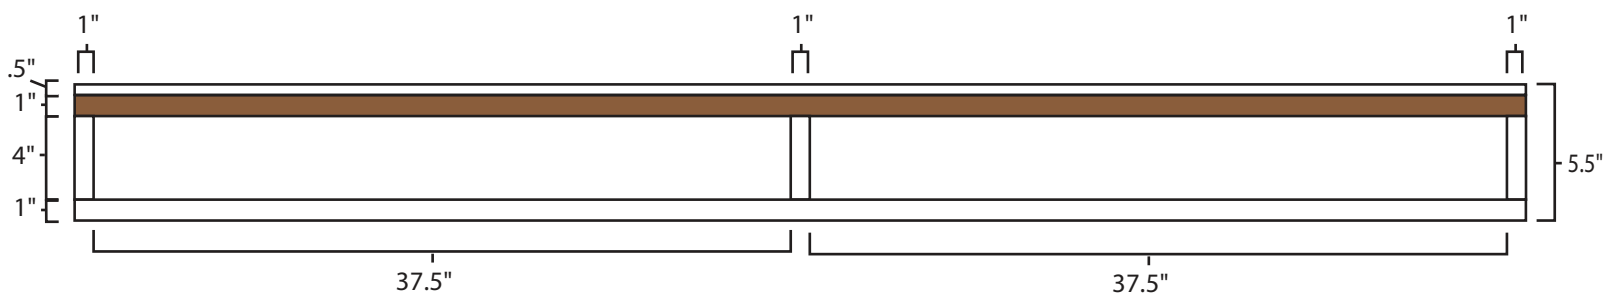

Pallet Specification Sheet

Pallet ID: ppc6078-3B35F-3XS-CB-CD

Top View:

Bottom View:

Side View - 60" Side:

Components & Specifications:

Dimensions: 60" x 78" x 5.5"
Weight: 122lbs
Stackable

Dynamic Capacity: 2,500lbs
Static Capacity: 15,000lbs
#10-12X1-1/2 Screws

All parts made of recycled plastic
All parts made in USA
Pallet is fully recyclable

Tolerances +/- 3/8"

Pallet Specification Sheet

Pallet ID: ppc6078-3B3SF-3XS-CB-CD

Side View - 78" Side

Components & Specifications:

Dimensions: 60" x 78" x 5.5"
Weight: 122bs
Stackable

Dynamic Capacity: 2,500lbs
Static Capacity: 15,000lbs
#10-12X1-1/2 Screws

All parts made of recycled plastic
All parts made in USA
Pallet is fully recyclable
Tolerances +/- 3/8"