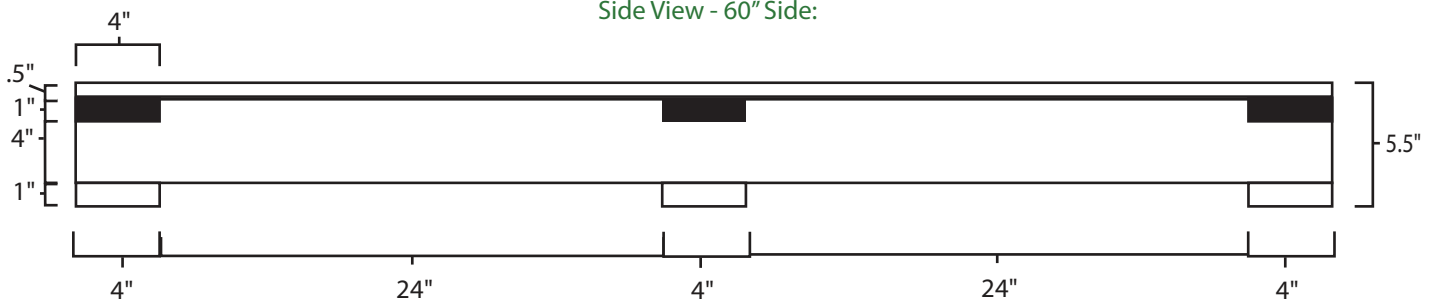

Pallet Specification Sheet

Pallet ID: ppc6078-3B35F-3XS-CB-CD

Top View:

Bottom View:

Side View - 60" Side:

Components & Specifications:

Dimensions: 60" x 78" x 5.5"
Weight: 122lbs
Stackable

Dynamic Capacity: 2,500lbs
Static Capacity: 15,000lbs
#10-12X1-1/2 Screws

All parts made of recycled plastic
All parts made in USA
Pallet is fully recyclable

Tolerances +/- 3/8"

Pallet Specification Sheet

Pallet ID: ppc6078-3B3SF-3XS-CB-CD

Side View - 78" Side

Components & Specifications:

Dimensions: 60" x 78" x 5.5"
Weight: 122bs
Stackable

Dynamic Capacity: 2,500lbs
Static Capacity: 15,000lbs
#10-12X1-1/2 Screws

All parts made of recycled plastic
All parts made in USA
Pallet is fully recyclable
Tolerances +/- 3/8"