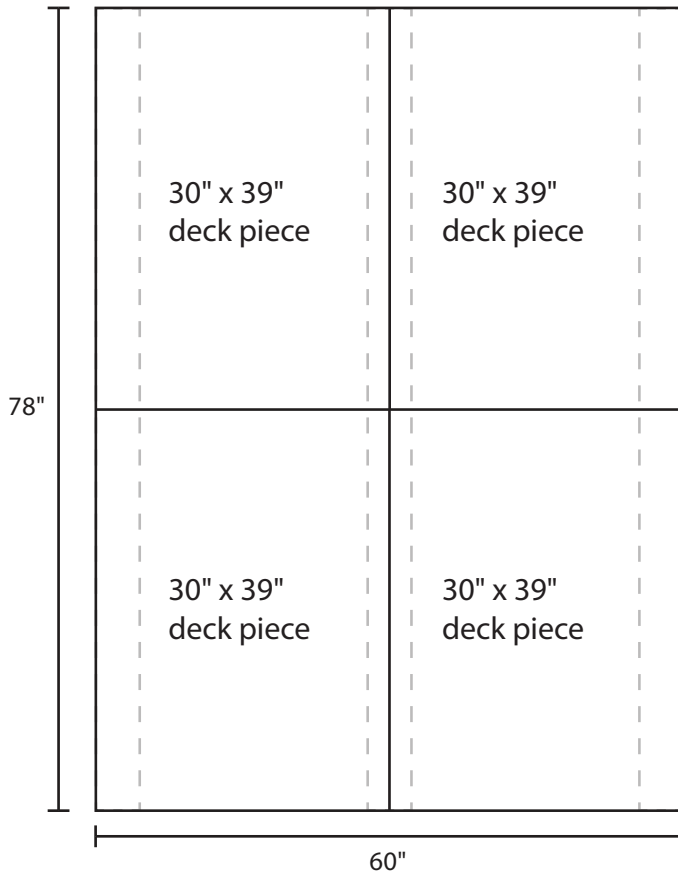

Pallet Specification Sheet

Pallet ID: ppc6078-3B35F-3XS-CB-CD

Top View:

Bottom View:

Side View - 60" Side:

Components & Specifications:

Dimensions: 60" x 78" x 5.5"
Weight: 122lbs
Stackable

Dynamic Capacity: 2,500lbs
Static Capacity: 15,000lbs
#10-12X1-1/2 Screws

All parts made of recycled plastic
All parts made in USA
Pallet is fully recyclable

Tolerances +/- 3/8"

Pallet Specification Sheet

Pallet ID: ppc6078-3B3SF-3XS-CB-CD

Side View - 78" Side

Components & Specifications:

Dimensions: 60" x 78" x 5.5"
Weight: 122bs
Stackable

Dynamic Capacity: 2,500lbs
Static Capacity: 15,000lbs
#10-12X1-1/2 Screws

All parts made of recycled plastic
All parts made in USA
Pallet is fully recyclable
Tolerances +/- 3/8"