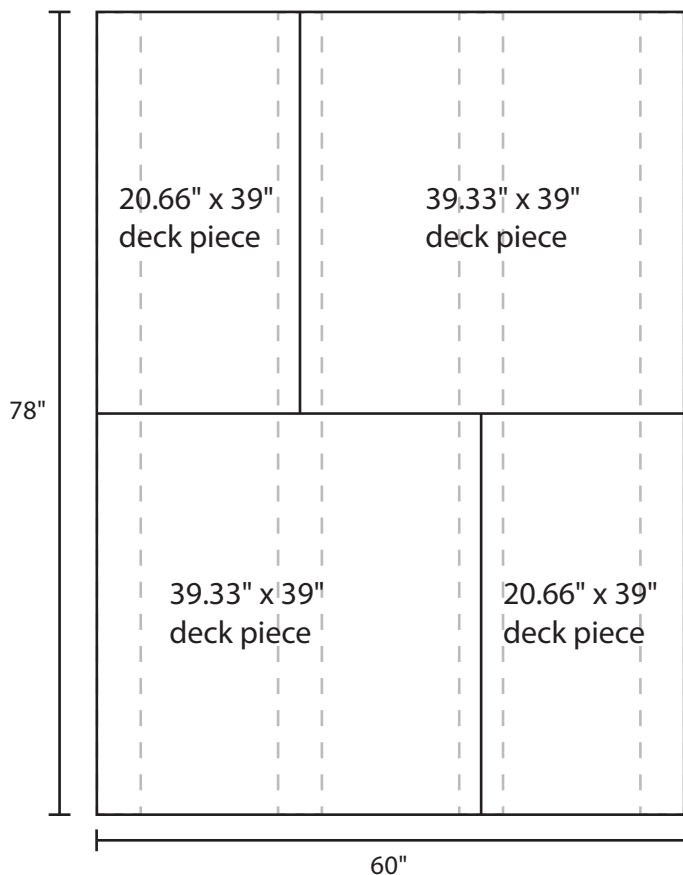

# Pallet Specification Sheet

Pallet ID: ppc6078-3B5SF-4XS-SS-CB-CD-CS

Top View:

Bottom View:

Side View - 60" Side:

## Components & Specifications:

Dimensions: 60" x 78" x 6.5"  
Weight: 146lbs  
Stackable

Dynamic Capacity: 3,500lbs  
Static Capacity: 15,000lbs  
#10-12X1-1/2 Screws

All parts made of recycled plastic  
All parts made in USA  
Pallet is fully recyclable  
Tolerances +/- 3/8"

# Pallet Specification Sheet

Pallet ID: ppc6078-3B5SF-4XS-SS-CB-CD-CS

Side View - 78" Side