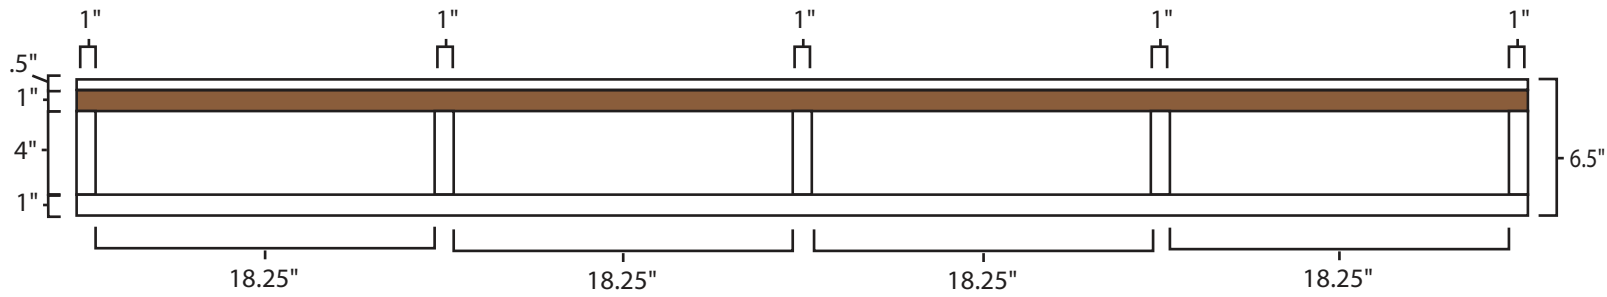

# Pallet Specification Sheet

Pallet ID: ppc6078-3B5SF-4XS-SS-CB-CD-CS

Top View:

Bottom View:

Side View - 60" Side:

## Components & Specifications:

Dimensions: 60" x 78" x 6.5"  
Weight: 146lbs  
Stackable

Dynamic Capacity: 3,500lbs  
Static Capacity: 15,000lbs  
#10-12X1-1/2 Screws

All parts made of recycled plastic  
All parts made in USA  
Pallet is fully recyclable  
Tolerances +/- 3/8"

# Pallet Specification Sheet

Pallet ID: ppc6078-3B5SF-4XS-SS-CB-CD-CS

Side View - 78" Side