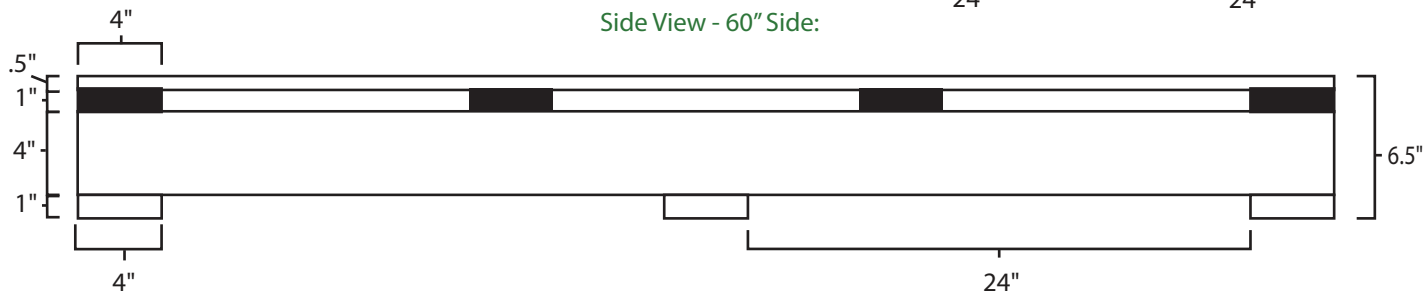

# Pallet Specification Sheet

Pallet ID: ppc6078-3B5SF-4XS-SS-CB-CD-CS

Top View:

Bottom View:

Side View - 60" Side:

## Components & Specifications:

Dimensions: 60" x 78" x 6.5"  
Weight: 146lbs  
Stackable

Dynamic Capacity: 3,500lbs  
Static Capacity: 15,000lbs  
#10-12X1-1/2 Screws

All parts made of recycled plastic  
All parts made in USA  
Pallet is fully recyclable  
Tolerances +/- 3/8"

# Pallet Specification Sheet

Pallet ID: ppc6078-3B5SF-4XS-SS-CB-CD-CS

Side View - 78" Side