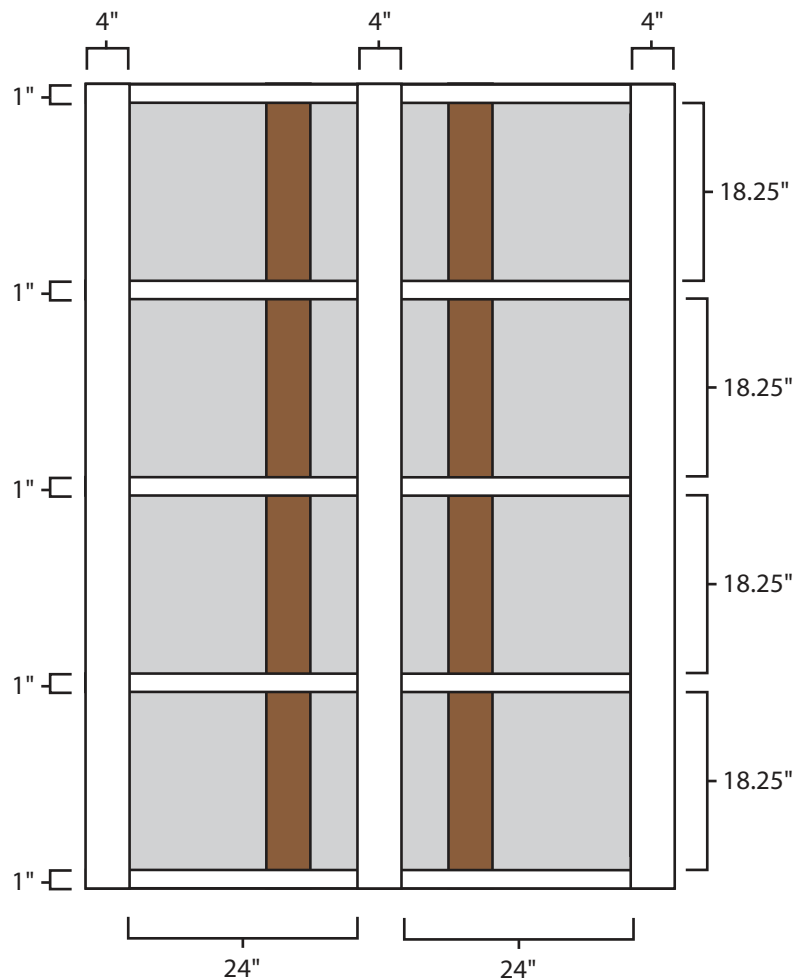

# Pallet Specification Sheet

Pallet ID: ppc6078-3B5SF-4XS-SS-CB-CD-CS

Top View:

Bottom View:

Side View - 60" Side:

## Components & Specifications:

Dimensions: 60" x 78" x 6.5"  
Weight: 146lbs  
Stackable

Dynamic Capacity: 3,500lbs  
Static Capacity: 15,000lbs  
#10-12X1-1/2 Screws

All parts made of recycled plastic  
All parts made in USA  
Pallet is fully recyclable  
Tolerances +/- 3/8"

# Pallet Specification Sheet

Pallet ID: ppc6078-3B5SF-4XS-SS-CB-CD-CS

Side View - 78" Side