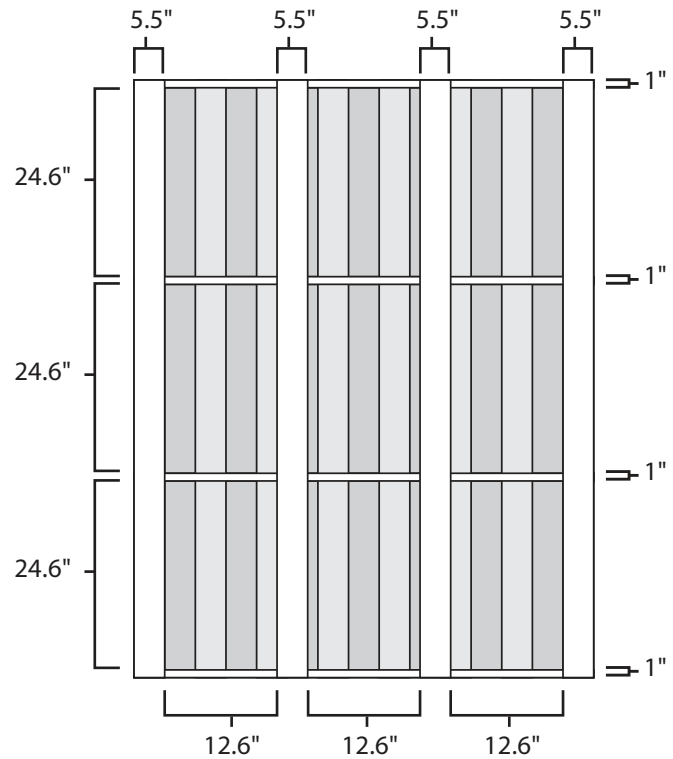

Pallet Specification Sheet

Pallet ID: ppc-6078-4B4SB-SS

Top View:

Bottom View:

Side View:

Components & Specifications:

Dimensions: 60" x 78" x 5.5"

Weight: 135lbs

Stackable

Dynamic Capacity: 2,000lbs

Static Capacity: 15,000lbs

#10-12X1-1/2 Screws

All parts made of recycled plastic

All parts made in USA

Pallet is fully recyclable

Tolerances +/- 3/8"