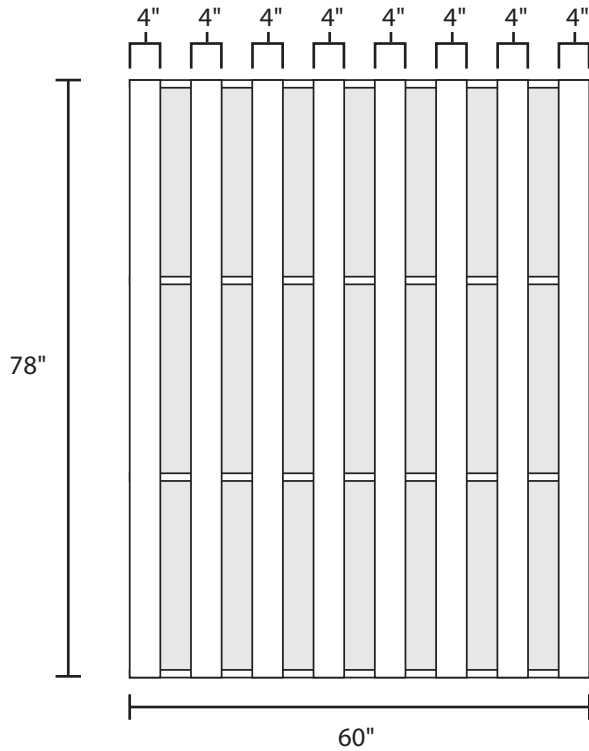

Pallet Specification Sheet

Pallet ID: ppc-6078-4B4SB-SS

Top View:

Bottom View:

Side View:

Components & Specifications:

Dimensions: 60" x 78" x 5.5"

Weight: 135lbs

Stackable

Dynamic Capacity: 2,000lbs

Static Capacity: 15,000lbs

#10-12X1-1/2 Screws

All parts made of recycled plastic

All parts made in USA

Pallet is fully recyclable

Tolerances +/- 3/8"