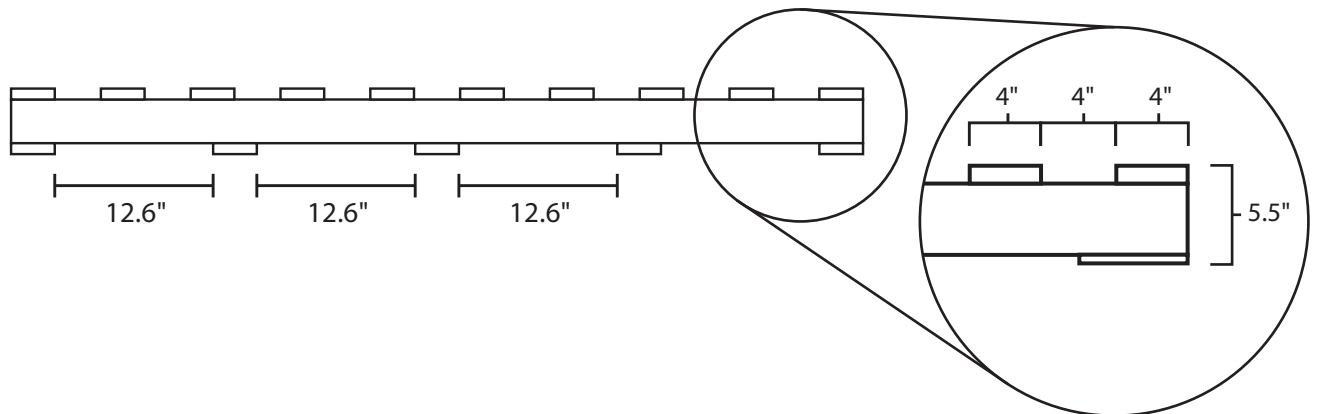

Pallet Specification Sheet

Pallet ID: ppc-6078-4B4SB-SS

Top View:

Bottom View:

Side View:

Components & Specifications:

Dimensions: 60" x 78" x 5.5"

Weight: 135lbs

Stackable

Dynamic Capacity: 2,000lbs

Static Capacity: 15,000lbs

#10-12X1-1/2 Screws

All parts made of recycled plastic

All parts made in USA

Pallet is fully recyclable

Tolerances +/- 3/8"