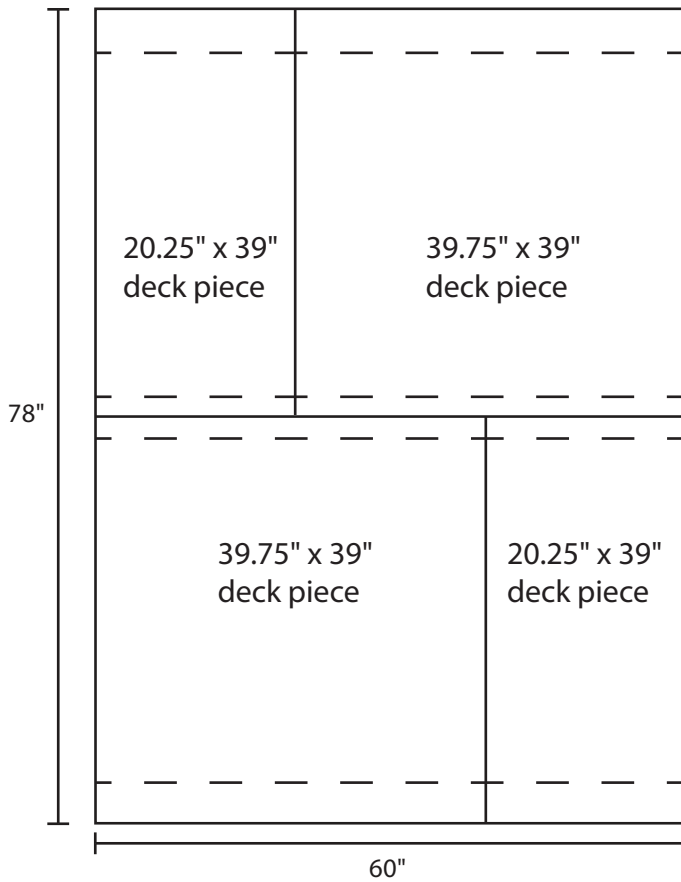

Pallet Specification Sheet

Pallet ID: ppc6078-4B45F-3XS-SS

Top View:

Bottom View:

Side View:

Components & Specifications:

Dimensions: 60" x 78" x 5"
Weight: 124lbs
Stackable

Dynamic Capacity: 2,500lbs
Static Capacity: 15,000lbs
#10-12X1-1/2 Screws

All parts made of recycled plastic
All parts made in USA
Pallet is fully recyclable

Tolerances +/- 3/8"