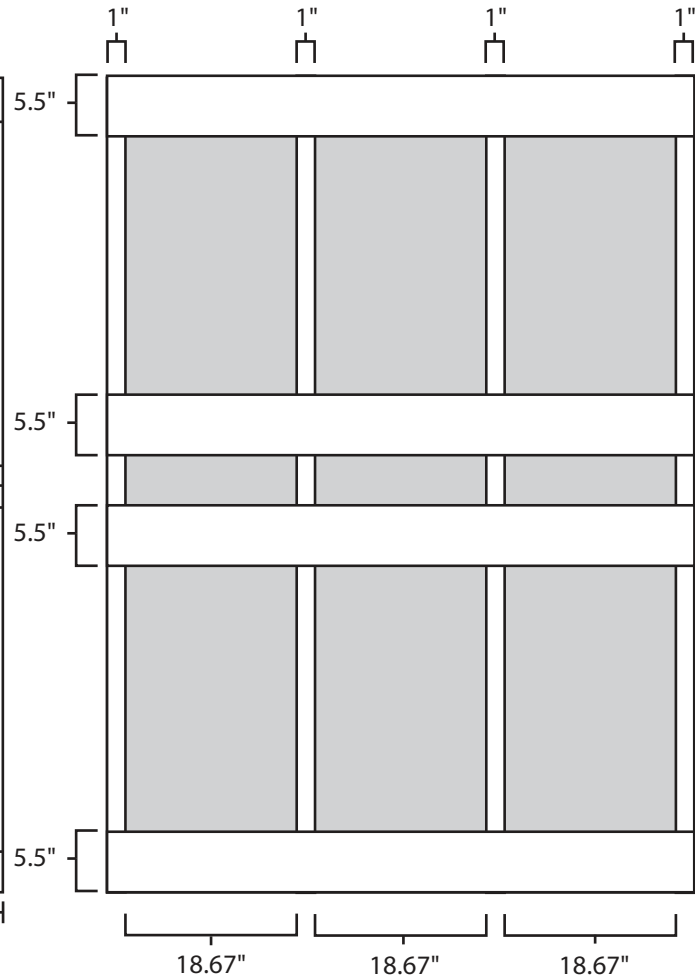

Pallet Specification Sheet

Pallet ID: ppc6078-4B45F-3XS-SS

Top View:

Bottom View:

Side View:

Components & Specifications:

Dimensions: 60" x 78" x 5"
Weight: 124lbs
Stackable

Dynamic Capacity: 2,500lbs
Static Capacity: 15,000lbs
#10-12X1-1/2 Screws

All parts made of recycled plastic
All parts made in USA
Pallet is fully recyclable

Tolerances +/- 3/8"