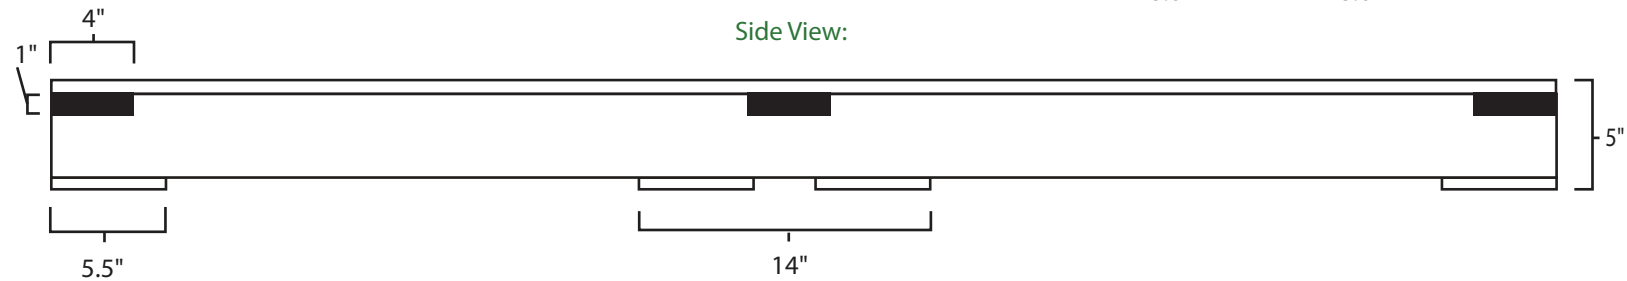

Pallet Specification Sheet

Pallet ID: ppc6078-4B45F-3XS-SS

Top View:

Bottom View:

Side View:

Components & Specifications:

Dimensions: 60" x 78" x 5"
Weight: 124lbs
Stackable

Dynamic Capacity: 2,500lbs
Static Capacity: 15,000lbs
#10-12X1-1/2 Screws

All parts made of recycled plastic
All parts made in USA
Pallet is fully recyclable

Tolerances +/- 3/8"