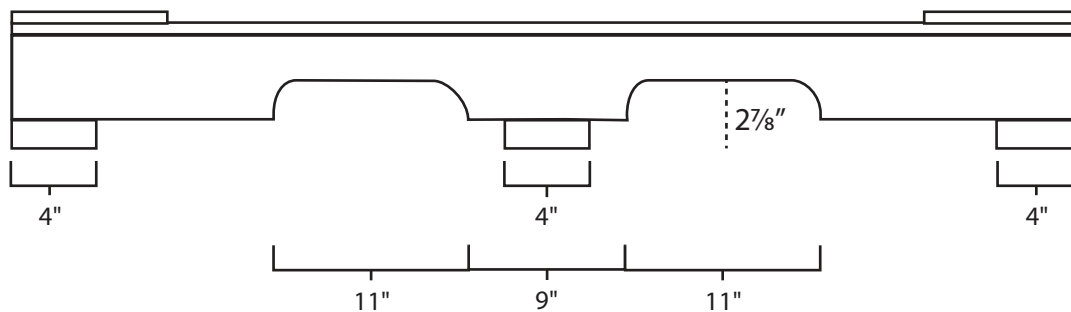

Pallet Specification Sheet

Pallet ID: ppc-6161-3B4SF-CB-CS-CD

Top View:

Bottom View:

Side View:

Components & Specifications:

Dimensions: 61" x 61" x 5.5"

Weight: 110 lbs

Stackable

Dynamic Capacity: 3,000lbs

Static Capacity: 15,000lbs

#10-12X1-1/2 Screws

All parts made of recycled plastic

All parts made in USA

Pallet is fully recyclable

Tolerances +/- 3/8"