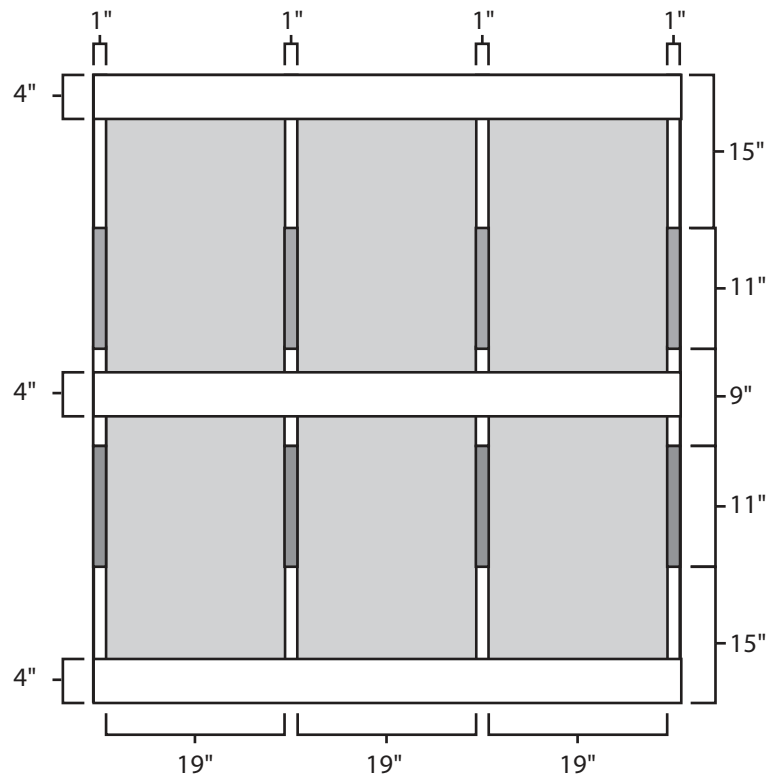

Pallet Specification Sheet

Pallet ID: ppc-6161-3B4SF-CB-CS-CD

Top View:

Bottom View:

Side View:

Components & Specifications:

Dimensions: 61" x 61" x 5.5"

Weight: 110 lbs

Stackable

Dynamic Capacity: 3,000lbs

Static Capacity: 15,000lbs

#10-12X1-1/2 Screws

All parts made of recycled plastic

All parts made in USA

Pallet is fully recyclable

Tolerances +/- 3/8"