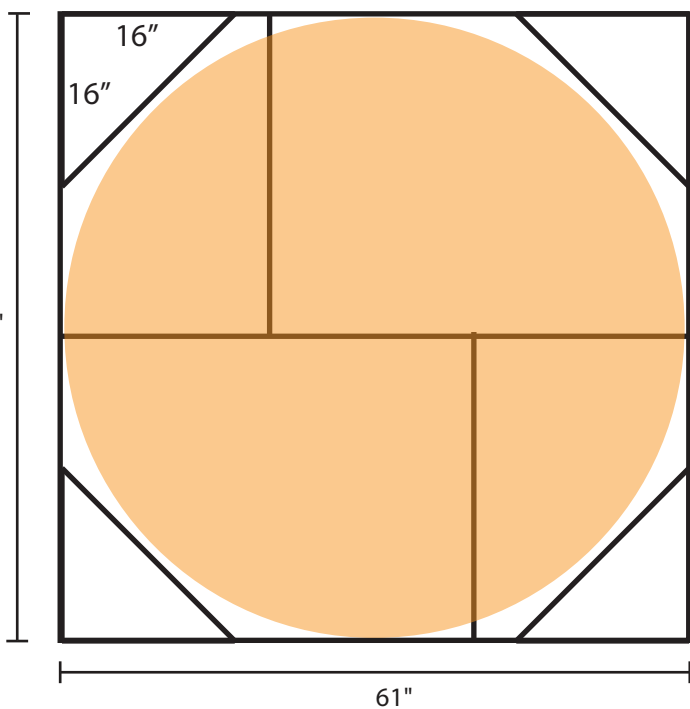

Pallet Specification Sheet

Pallet ID: ppc-6161-3B4SF-CB-CS-CD

Top View:

Bottom View:

Side View:

Components & Specifications:

Dimensions: 61" x 61" x 5.5"

Weight: 110 lbs

Stackable

Dynamic Capacity: 3,000lbs

Static Capacity: 15,000lbs

#10-12X1-1/2 Screws

All parts made of recycled plastic

All parts made in USA

Pallet is fully recyclable

Tolerances +/- 3/8"