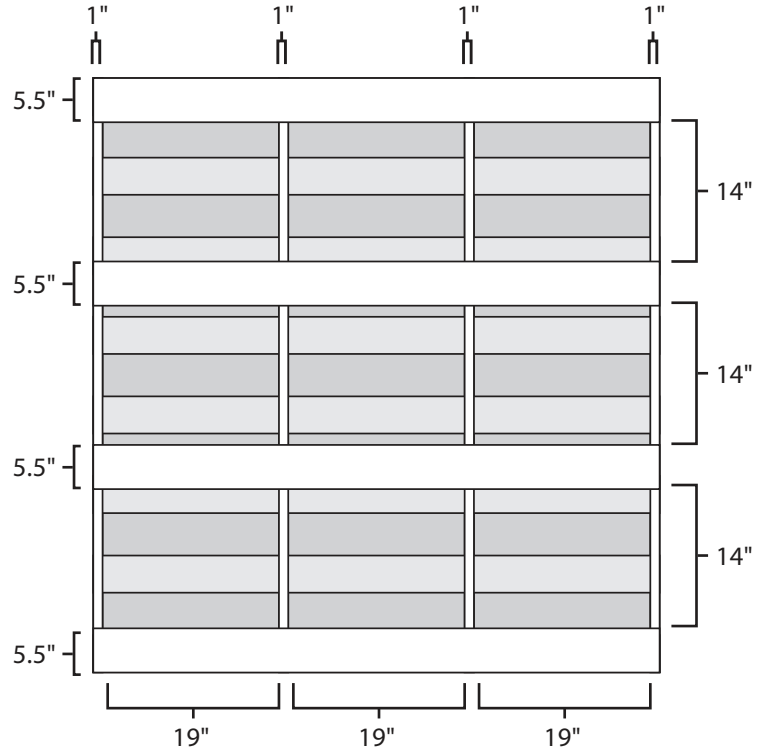

# Pallet Specification Sheet

Pallet ID: ppc6164-4B4SB-SS

Top View:

Bottom View:

Side View:

## Components & Specifications:

Dimensions: 61" x 64" x 5.5"

Weight: 90lbs

Stackable

Dynamic Capacity: 2,000lbs

Static Capacity: 15,000lbs

#10-12X1-1/2 Screws

All parts made of recycled plastic