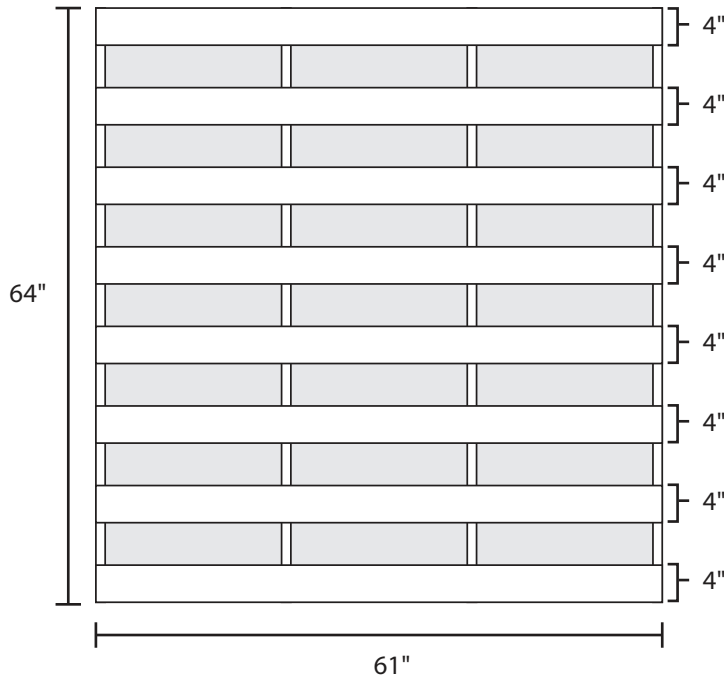

# Pallet Specification Sheet

Pallet ID: ppc6164-4B4SB-SS

Top View:

Bottom View:

Side View:

## Components & Specifications:

Dimensions: 61" x 64" x 5.5"

Weight: 90lbs

Stackable

Dynamic Capacity: 2,000lbs

Static Capacity: 15,000lbs

#10-12X1-1/2 Screws

All parts made of recycled plastic