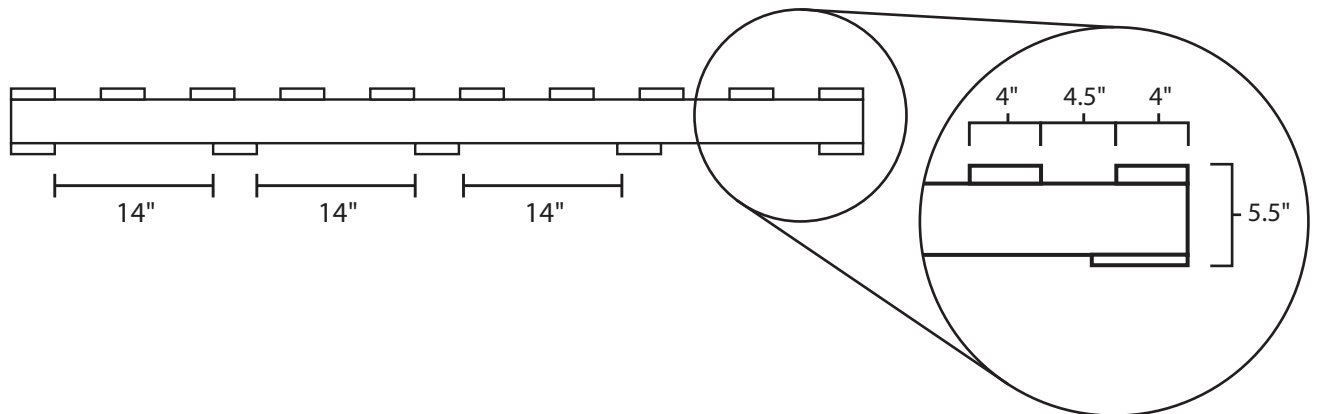

# Pallet Specification Sheet

Pallet ID: ppc6164-4B4SB-SS

Top View:

Bottom View:

Side View:

## Components & Specifications:

Dimensions: 61" x 64" x 5.5"

Weight: 90lbs

Stackable

Dynamic Capacity: 2,000lbs

Static Capacity: 15,000lbs

#10-12X1-1/2 Screws

All parts made of recycled plastic