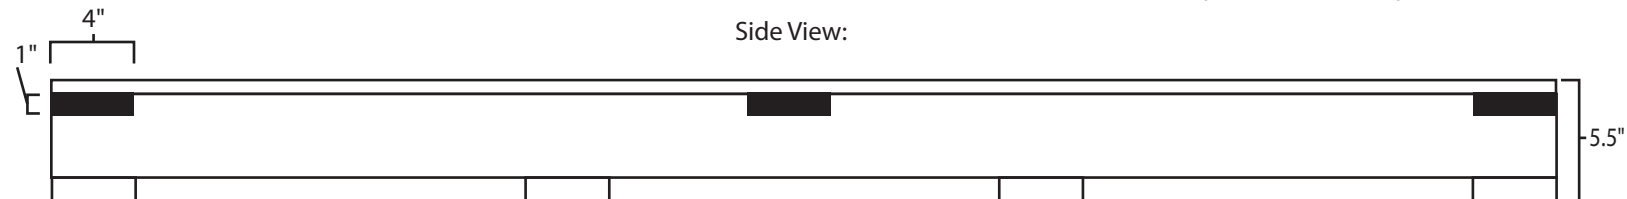

Pallet Specification Sheet

Pallet ID: ppc-6180-4B4SF-3XS-SS

Top View:

Bottom View:

Side View:

Components & Specifications:

Dimensions: 61" x 80" x 5.5"
Weight: 136lbs
Stackable

Dynamic Capacity: 2,500lbs
Static Capacity: 15,000lbs
#10-12X1-1/2 Screws

All parts made of recycled plastic
All parts made in USA
Pallet is fully recyclable

Tolerances +/- 3/8"