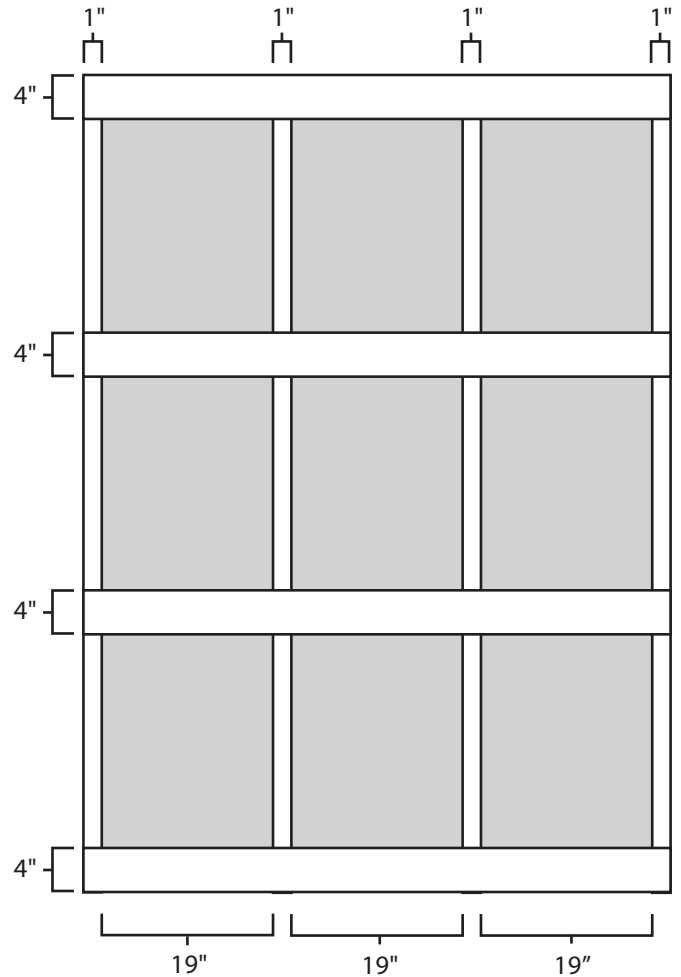

Pallet Specification Sheet

Pallet ID: ppc-6180-4B4SF-3XS-SS

Top View:

Bottom View:

Side View:

Components & Specifications:

Dimensions: 61" x 80" x 5.5"
Weight: 136lbs
Stackable

Dynamic Capacity: 2,500lbs
Static Capacity: 15,000lbs
#10-12X1-1/2 Screws

All parts made of recycled plastic
All parts made in USA
Pallet is fully recyclable

Tolerances +/- 3/8"