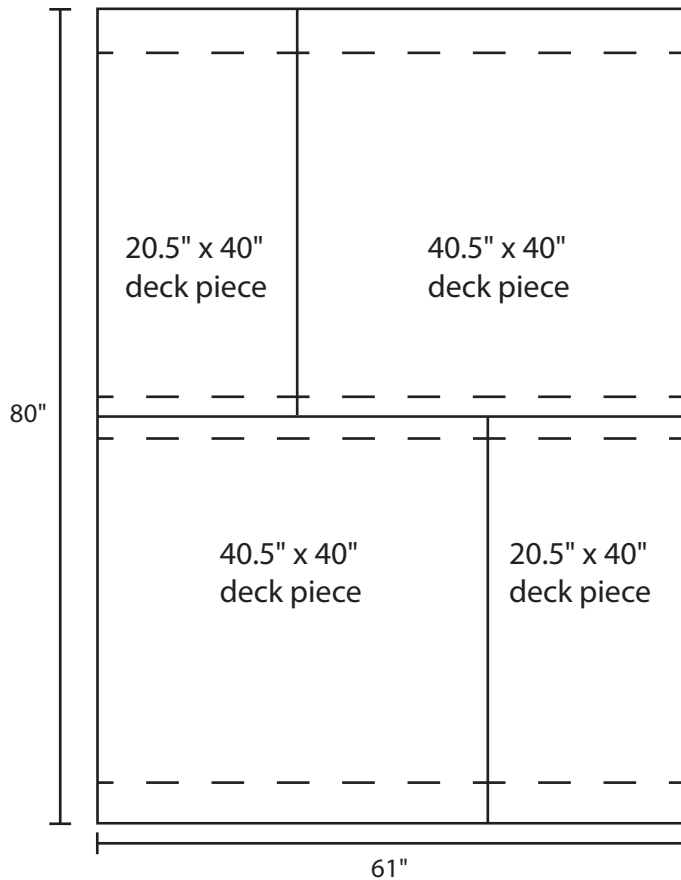

Pallet Specification Sheet

Pallet ID: ppc-6180-4B4SF-3XS-SS

Top View:

Bottom View:

Side View:

Components & Specifications:

Dimensions: 61" x 80" x 5.5"
Weight: 136lbs
Stackable

Dynamic Capacity: 2,500lbs
Static Capacity: 15,000lbs
#10-12X1-1/2 Screws

All parts made of recycled plastic
All parts made in USA
Pallet is fully recyclable

Tolerances +/- 3/8"