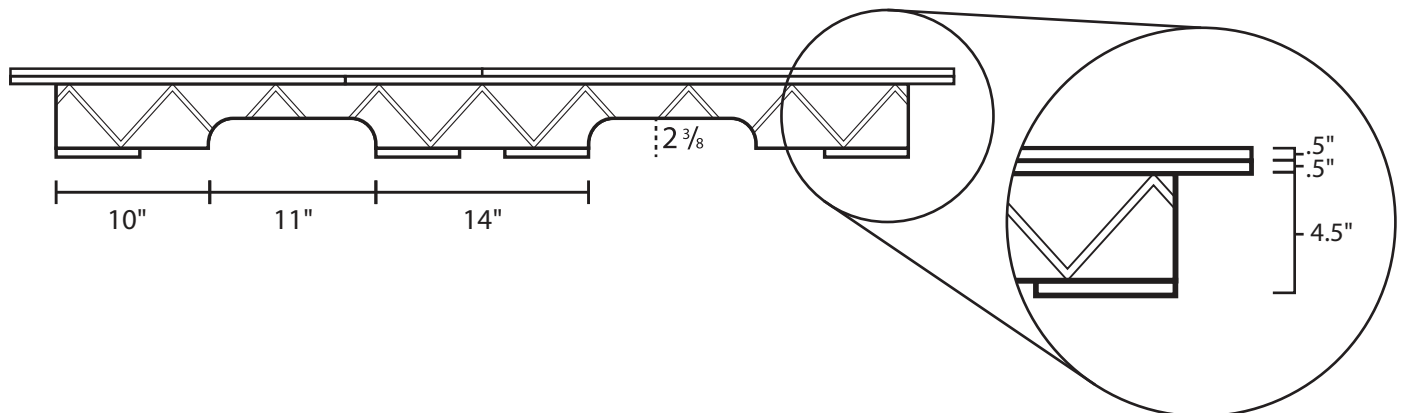

# Pallet Specification Sheet

Pallet ID: ppc6262-4B45F-CS-DD

Top View:

Bottom View:

Side View:

## Components & Specifications:

Dimensions: 62" x 62" x 5.5"

Weight: 86.5lbs

Stackable

Dynamic Capacity: 2,000lbs

Static Capacity: 15,000lbs

#10-12X1-1/2 Screws

All parts made of recycled plastic

All parts made in USA

Pallet is fully recyclable

Tolerances +/- 3/8"