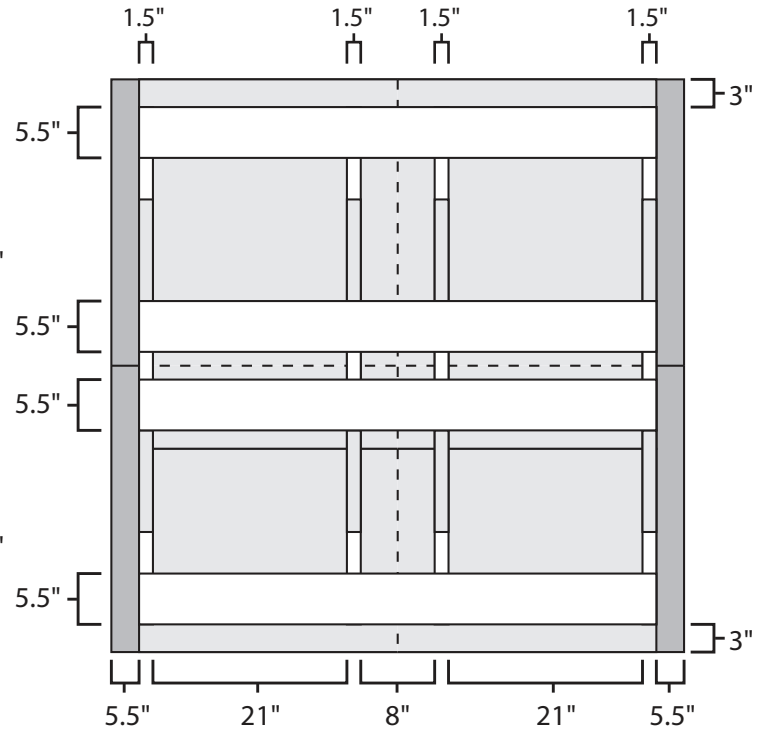

# Pallet Specification Sheet

Pallet ID: ppc6262-4B45F-CS-DD

Top View:

Bottom View:

Side View:

## Components & Specifications:

Dimensions: 62" x 62" x 5.5"

Weight: 86.5lbs

Stackable

Dynamic Capacity: 2,000lbs

Static Capacity: 15,000lbs

#10-12X1-1/2 Screws

All parts made of recycled plastic

All parts made in USA

Pallet is fully recyclable

Tolerances +/- 3/8"