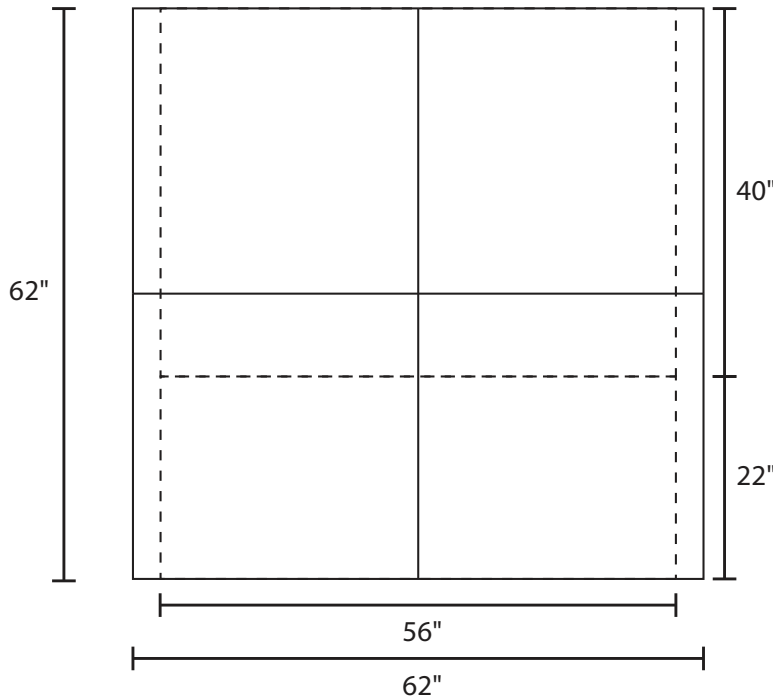

# Pallet Specification Sheet

Pallet ID: ppc6262-4B45F-CS-DD

Top View:

Bottom View:

Side View:

## Components & Specifications:

Dimensions: 62" x 62" x 5.5"

Weight: 86.5lbs

Stackable

Dynamic Capacity: 2,000lbs

Static Capacity: 15,000lbs

#10-12X1-1/2 Screws

All parts made of recycled plastic

All parts made in USA

Pallet is fully recyclable

Tolerances +/- 3/8"