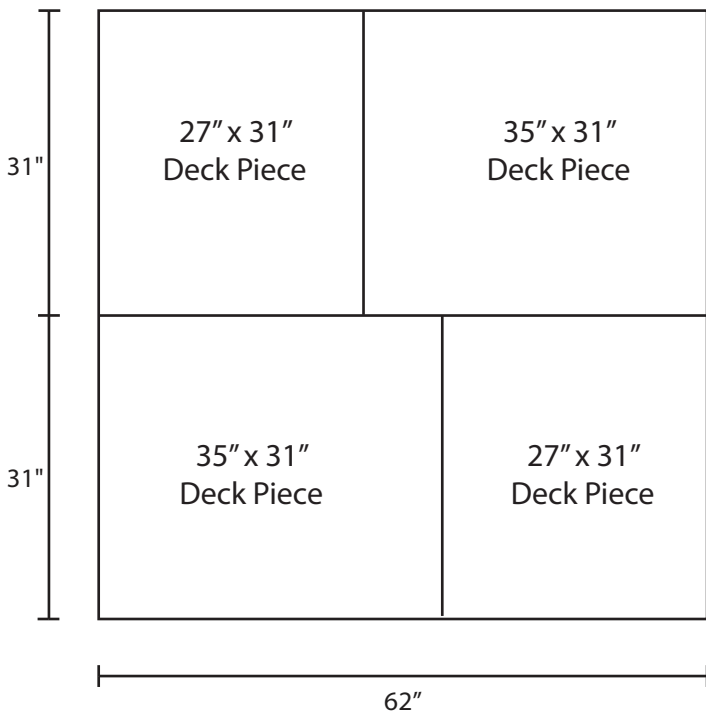

Pallet Specification Sheet

Pallet ID: ppc-6262-4B4SF-SS-CB

Top View:

Bottom View:

Side View:

Components & Specifications:

Dimensions: 62" x 62" x 5.5"
Weight: 115 lbs
Stackable

Dynamic Capacity: 3,500lbs
Static Capacity: 15,000lbs
#10-12X1-1/2 Screws