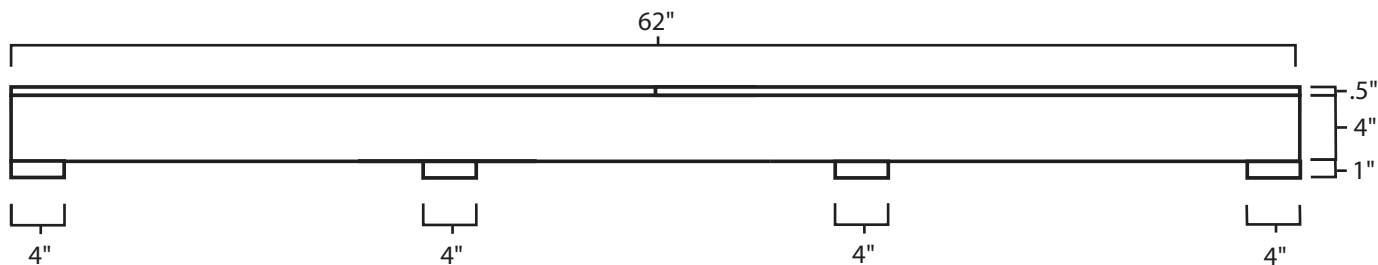

Pallet Specification Sheet

Pallet ID: ppc-6262-4B4SF-SS-CB

Top View:

Bottom View:

Side View:

Components & Specifications:

Dimensions: 62" x 62" x 5.5"
Weight: 115 lbs
Stackable

Dynamic Capacity: 3,500lbs
Static Capacity: 15,000lbs
#10-12X1-1/2 Screws