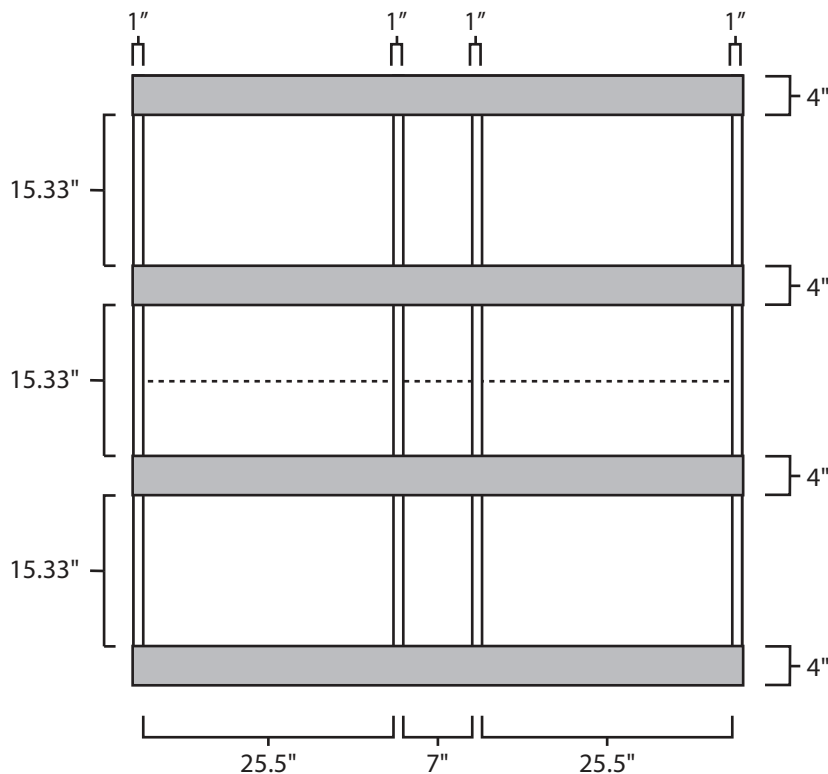

Pallet Specification Sheet

Pallet ID: ppc-6262-4B4SF-SS-CB

Top View:

Bottom View:

Side View:

Components & Specifications:

Dimensions: 62" x 62" x 5.5"
Weight: 115 lbs
Stackable

Dynamic Capacity: 3,500lbs
Static Capacity: 15,000lbs
#10-12X1-1/2 Screws

All parts made of recycled plastic
All parts made in USA
Pallet is fully recyclable

Tolerances +/- 3/8"

Plastic Pallet Creations
101 Forrest Street,
Stanwood, IA 52337
319-248-5550