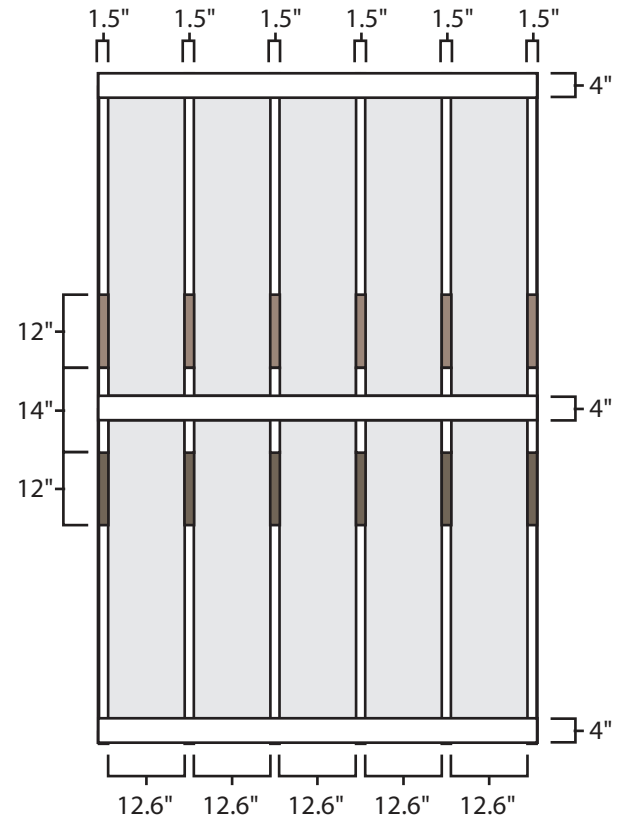

# Pallet Specification Sheet

Pallet ID: ppc-72110-3B6SF-CB-CS

Top View:

Bottom View:

Side View:

## Components & Specifications:

Dimensions: 72" x 110" x 6"  
Weight: 205lbs  
Stackable

Dynamic Capacity: 2,000lbs  
Static Capacity: 15,000lbs  
#10-12X1-1/2 Screws

All parts made of recycled plastic  
All parts made in USA  
Pallet is fully recyclable  
Tolerances +/- 3/8"