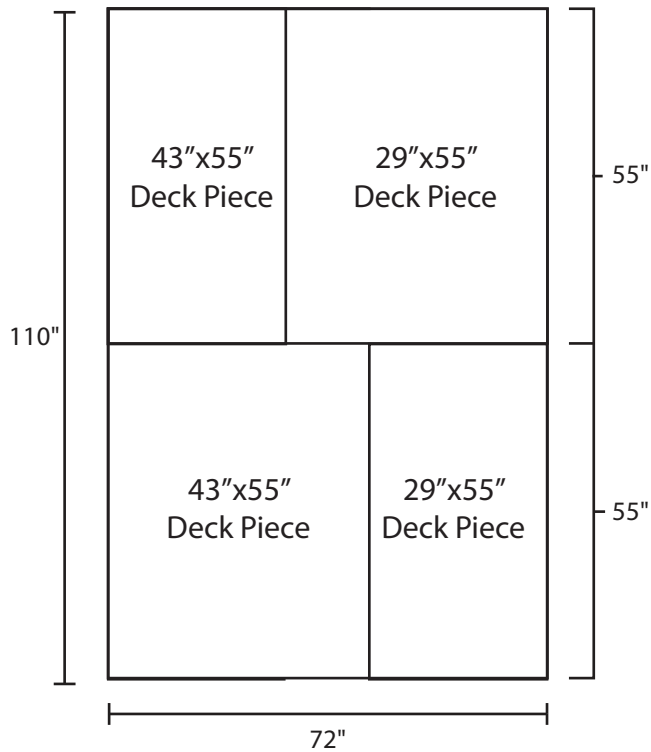

# Pallet Specification Sheet

Pallet ID: ppc-72110-3B6SF-CB-CS

Top View:

Bottom View:

Side View:

## Components & Specifications:

Dimensions: 72" x 110" x 6"  
Weight: 205lbs  
Stackable

Dynamic Capacity: 2,000lbs  
Static Capacity: 15,000lbs  
#10-12X1-1/2 Screws

All parts made of recycled plastic  
All parts made in USA  
Pallet is fully recyclable  
Tolerances +/- 3/8"