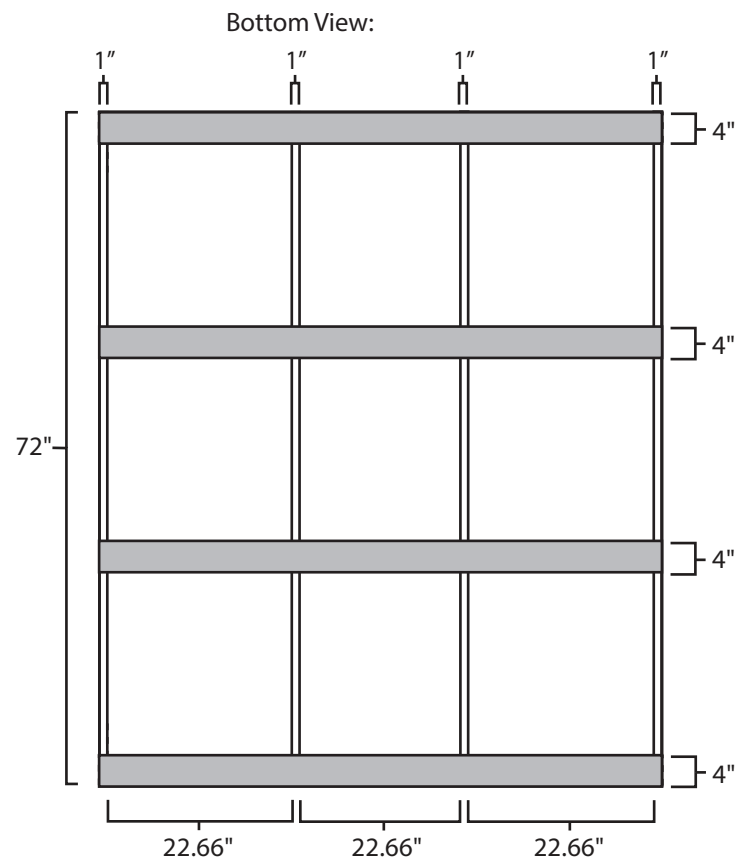

# Pallet Specification Sheet

Pallet ID: ppc-7272-4B4SF-3XS-5S-CB

Side View:

## Components & Specifications:

Dimensions: 72" x 72" x 5.5"  
Weight: 145lbs  
Stackable

Dynamic Capacity: 3,000lbs  
Static Capacity: 15,000lbs  
#10-12X1-1/2 Screws

All parts made of recycled plastic  
All parts made in USA  
Pallet is fully recyclable

Tolerances +/- 3/8"