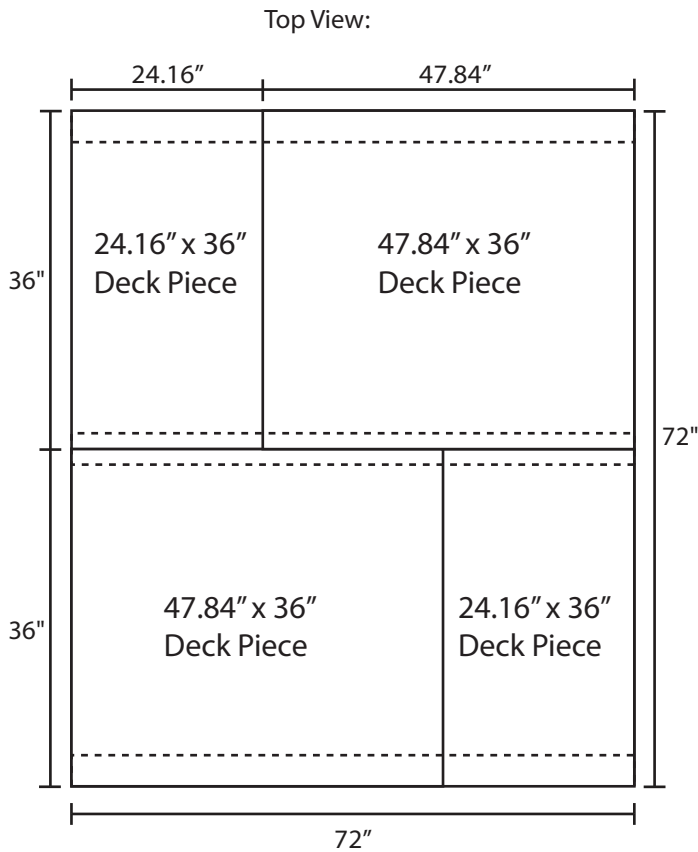

# Pallet Specification Sheet

Pallet ID: ppc-7272-4B4SF-3XS-5S-CB

Side View:

## Components & Specifications:

Dimensions: 72" x 72" x 5.5"  
Weight: 145lbs  
Stackable

Dynamic Capacity: 3,000lbs  
Static Capacity: 15,000lbs  
#10-12X1-1/2 Screws

All parts made of recycled plastic  
All parts made in USA  
Pallet is fully recyclable

Tolerances +/- 3/8"