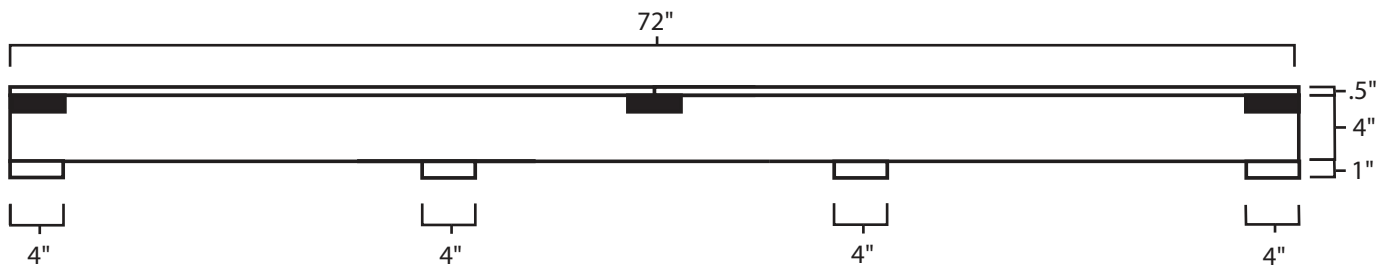

# Pallet Specification Sheet

Pallet ID: ppc-7272-4B4SF-3XS-5S-CB

Side View:

## Components & Specifications:

Dimensions: 72" x 72" x 5.5"  
Weight: 145lbs  
Stackable

Dynamic Capacity: 3,000lbs  
Static Capacity: 15,000lbs  
#10-12X1-1/2 Screws

All parts made of recycled plastic  
All parts made in USA  
Pallet is fully recyclable

Tolerances +/- 3/8"