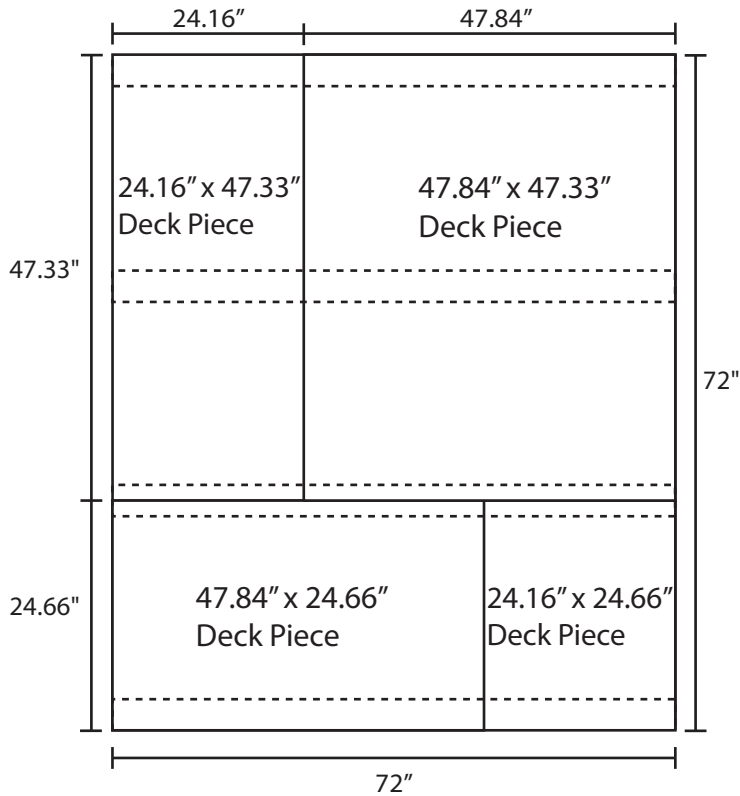

Pallet Specification Sheet

Pallet ID: ppc-7272-4B4SF-4XS-5S-CB

Top View:

Bottom View:

Side View:

Components & Specifications:

Dimensions: 72" x 72" x 5.5"
Weight: 152lbs
Stackable

Dynamic Capacity: 3,000lbs
Static Capacity: 15,000lbs
#10-12X1-1/2 Screws

All parts made of recycled plastic
All parts made in USA
Pallet is fully recyclable

Tolerances +/- 3/8"