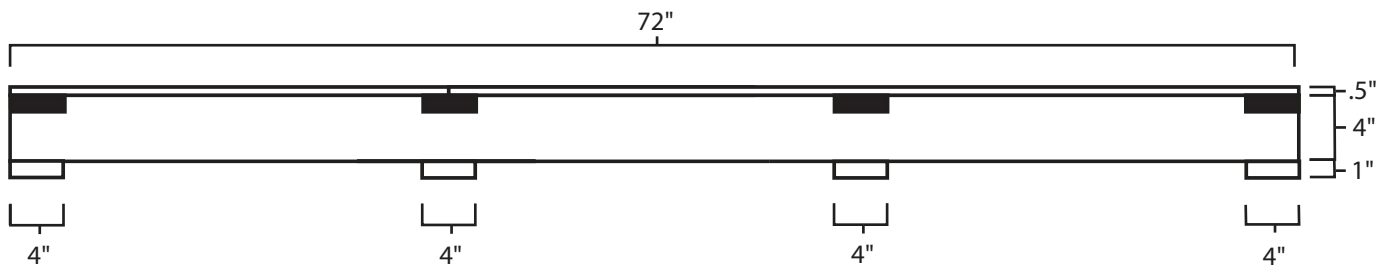

Pallet Specification Sheet

Pallet ID: ppc-7272-4B4SF-4XS-5S-CB

Top View:

Bottom View:

Side View:

Components & Specifications:

Dimensions: 72" x 72" x 5.5"
Weight: 152lbs
Stackable

Dynamic Capacity: 3,000lbs
Static Capacity: 15,000lbs
#10-12X1-1/2 Screws

All parts made of recycled plastic
All parts made in USA
Pallet is fully recyclable

Tolerances +/- 3/8"