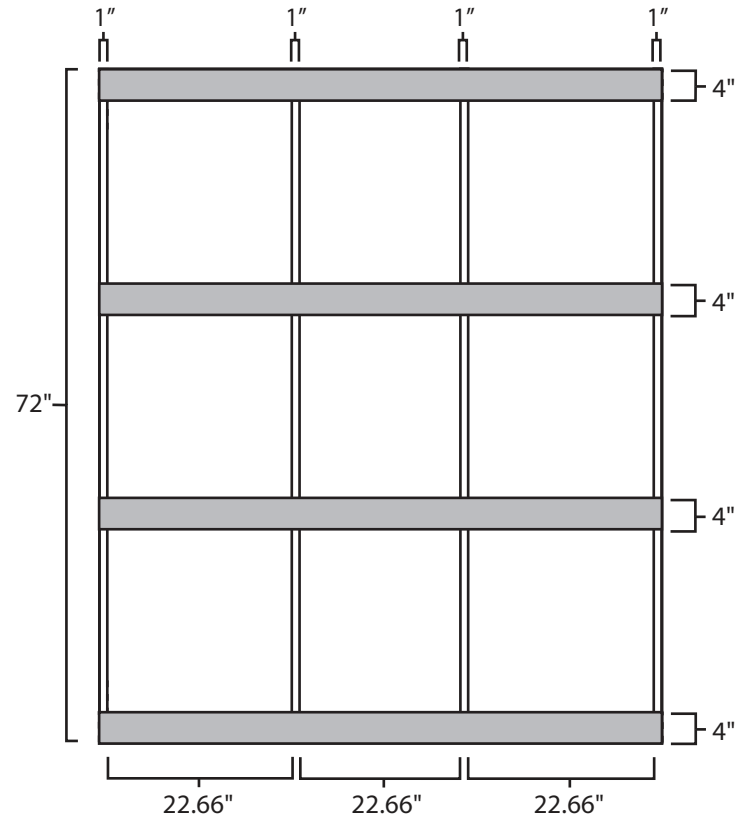

Pallet Specification Sheet

Pallet ID: ppc-7272-4B4SF-4XS-5S-CB

Top View:

Bottom View:

Side View:

Components & Specifications:

Dimensions: 72" x 72" x 5.5"
Weight: 152lbs
Stackable

Dynamic Capacity: 3,000lbs
Static Capacity: 15,000lbs
#10-12X1-1/2 Screws

All parts made of recycled plastic
All parts made in USA
Pallet is fully recyclable

Tolerances +/- 3/8"