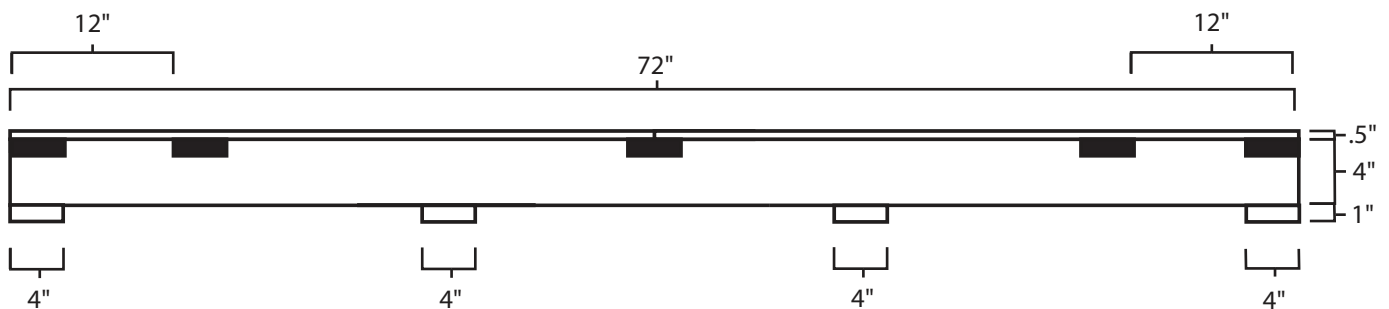

Pallet Specification Sheet

Pallet ID: ppc-7272-4B4SF-5XS-SS-CB

Side View:

Components & Specifications:

Dimensions: 72" x 72" x 5.5"
Weight: 161lbs
Stackable

Dynamic Capacity: 3,000lbs
Static Capacity: 15,000lbs
#10-12X1-1/2 Screws

All parts made of recycled plastic
All parts made in USA
Pallet is fully recyclable

Tolerances +/- 3/8"