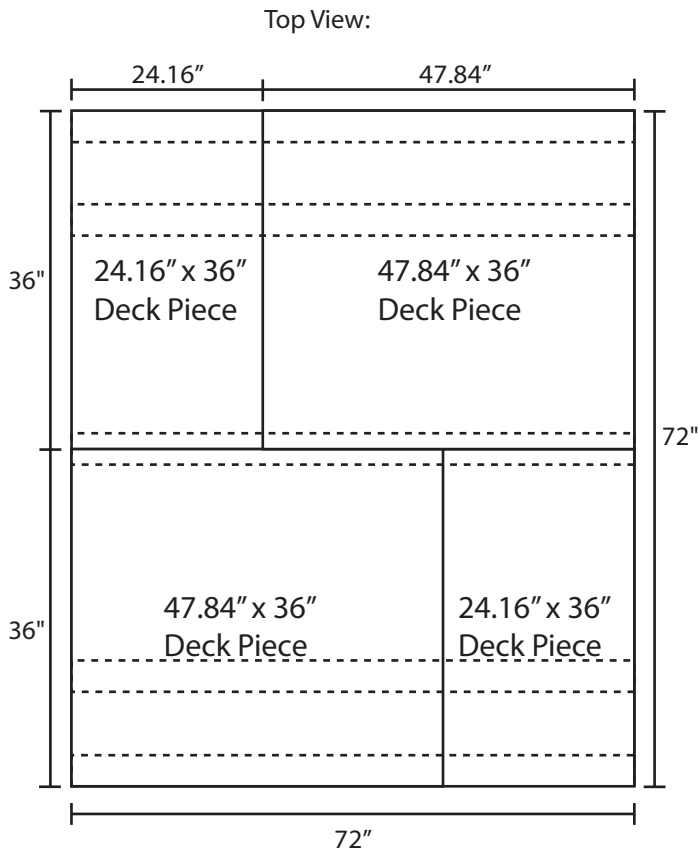

Pallet Specification Sheet

Pallet ID: ppc-7272-4B4SF-5XS-SS-CB

Side View:

Components & Specifications:

Dimensions: 72" x 72" x 5.5"
Weight: 161lbs
Stackable

Dynamic Capacity: 3,000lbs
Static Capacity: 15,000lbs
#10-12X1-1/2 Screws

All parts made of recycled plastic
All parts made in USA
Pallet is fully recyclable

Tolerances +/- 3/8"