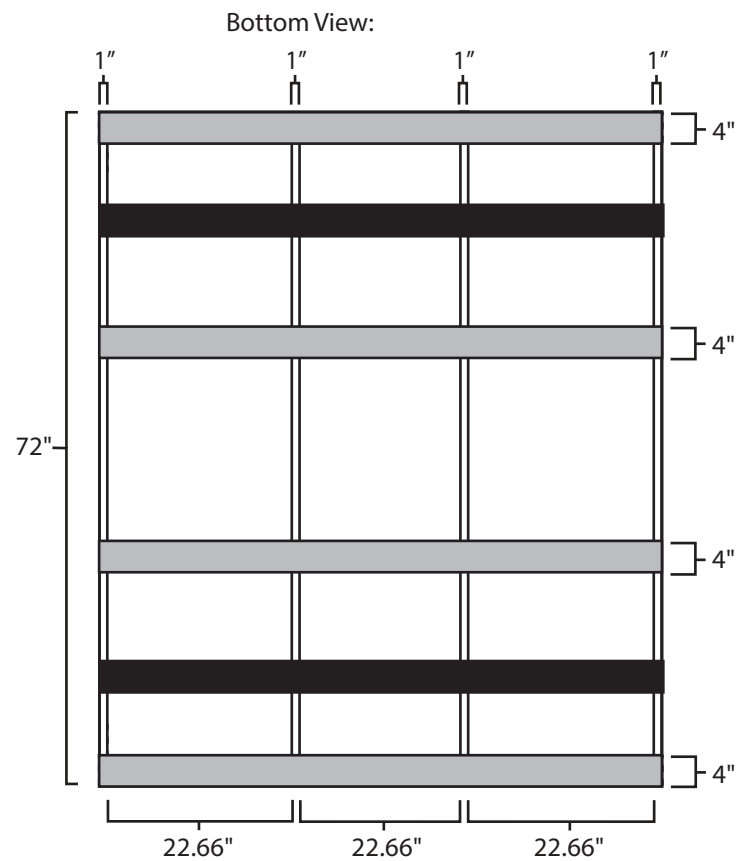

Pallet Specification Sheet

Pallet ID: ppc-7272-4B4SF-5XS-SS-CB

Side View:

Components & Specifications:

Dimensions: 72" x 72" x 5.5"
Weight: 161lbs
Stackable

Dynamic Capacity: 3,000lbs
Static Capacity: 15,000lbs
#10-12X1-1/2 Screws

All parts made of recycled plastic
All parts made in USA
Pallet is fully recyclable

Tolerances +/- 3/8"