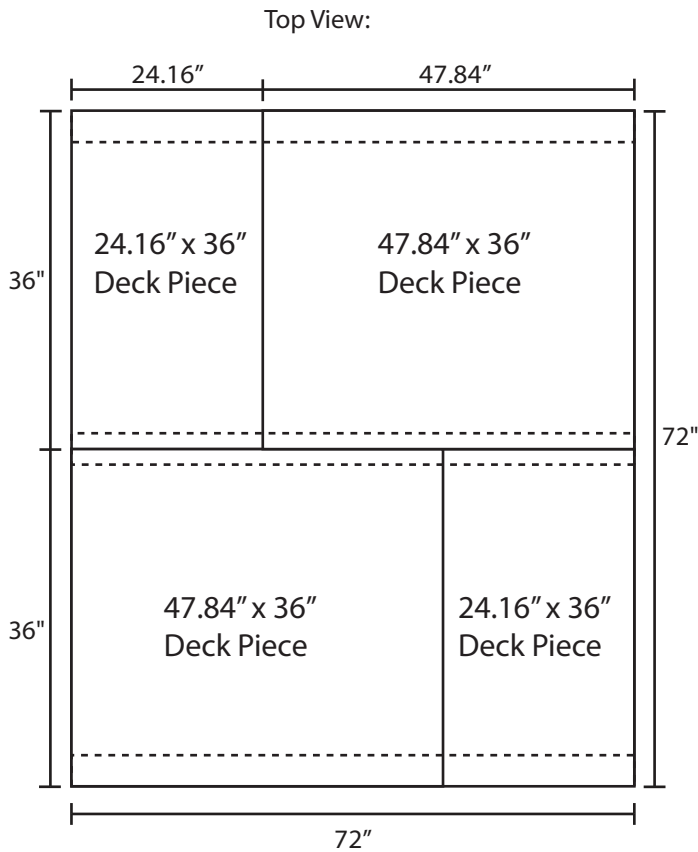

# Pallet Specification Sheet

Pallet ID: ppc-7272-4SF-6XS-SS-RV

Side View:

## Components & Specifications:

Dimensions: 72" x 72" x 5"  
Weight: 215lbs  
Stackable

Dynamic Capacity: 3,000lbs  
Static Capacity: 15,000lbs  
#10-12X1-1/2 Screws

All parts made of recycled plastic  
All parts made in USA  
Pallet is fully recyclable

Tolerances +/- 3/8"