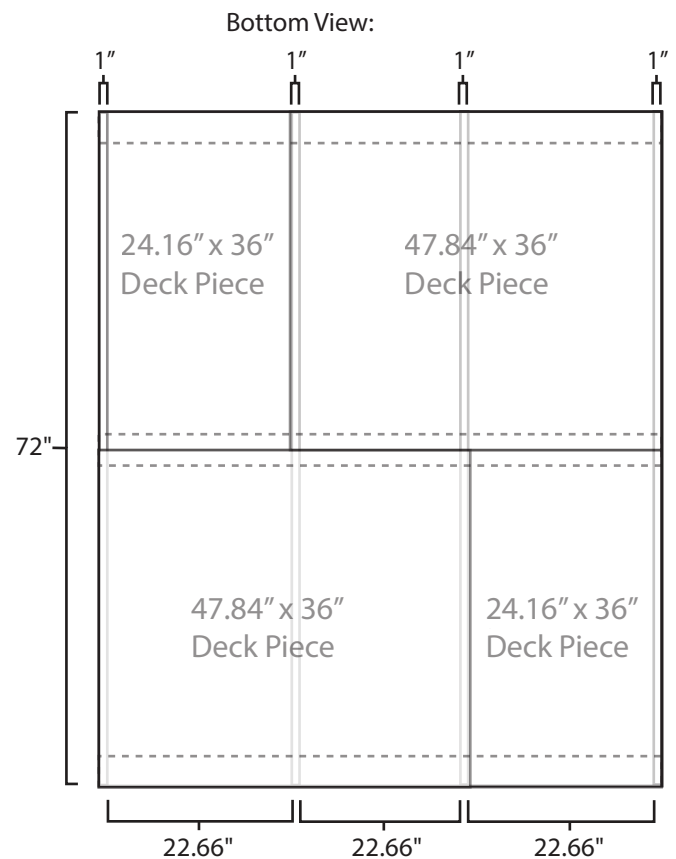

# Pallet Specification Sheet

Pallet ID: ppc-7272-4SF-6XS-SS-RV

Side View:

## Components & Specifications:

Dimensions: 72" x 72" x 5"  
Weight: 215lbs  
Stackable

Dynamic Capacity: 3,000lbs  
Static Capacity: 15,000lbs  
#10-12X1-1/2 Screws

All parts made of recycled plastic  
All parts made in USA  
Pallet is fully recyclable

Tolerances +/- 3/8"