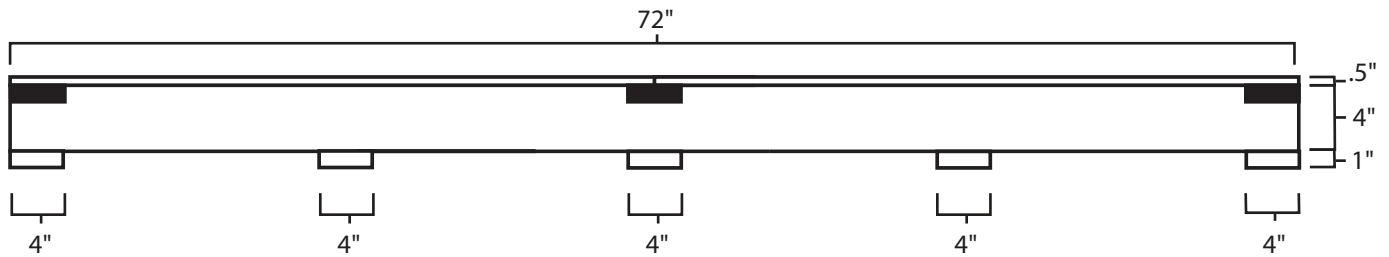

Pallet Specification Sheet

Pallet ID: ppc-7272-5B5SF-3XS-SS-CB

Side View:

Components & Specifications:

Dimensions: 72" x 72" x 5.5"
Weight: 165lbs
Stackable

Dynamic Capacity: 4,500lbs
Static Capacity: 20,000lbs
#10-12X1-1/2 Screws

All parts made of recycled plastic
All parts made in USA
Pallet is fully recyclable

Tolerances +/- 3/8"