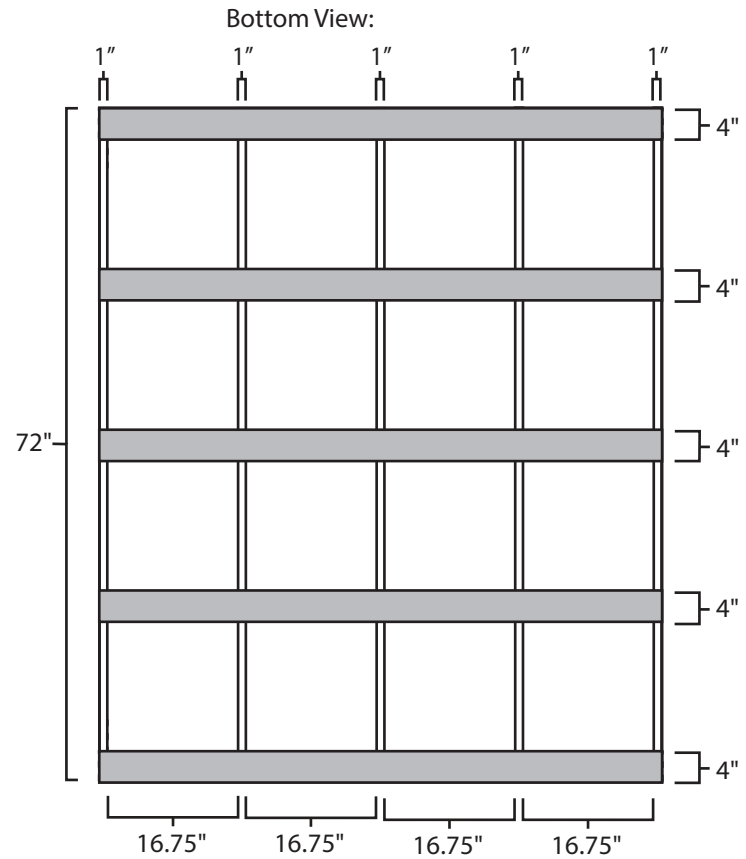

Pallet Specification Sheet

Pallet ID: ppc-7272-5B5SF-3XS-SS-CB

Side View:

Components & Specifications:

Dimensions: 72" x 72" x 5.5"
Weight: 165lbs
Stackable

Dynamic Capacity: 4,500lbs
Static Capacity: 20,000lbs
#10-12X1-1/2 Screws

All parts made of recycled plastic
All parts made in USA
Pallet is fully recyclable

Tolerances +/- 3/8"