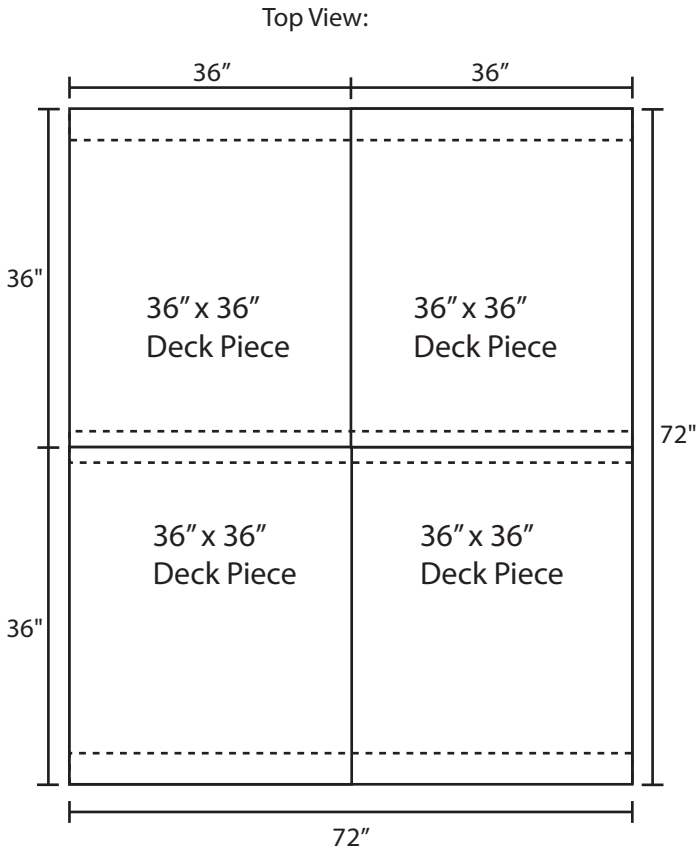

Pallet Specification Sheet

Pallet ID: ppc-7272-5B5SF-3XS-SS-CB

Side View:

Components & Specifications:

Dimensions: 72" x 72" x 5.5"
Weight: 165lbs
Stackable

Dynamic Capacity: 4,500lbs
Static Capacity: 20,000lbs
#10-12X1-1/2 Screws

All parts made of recycled plastic
All parts made in USA
Pallet is fully recyclable

Tolerances +/- 3/8"