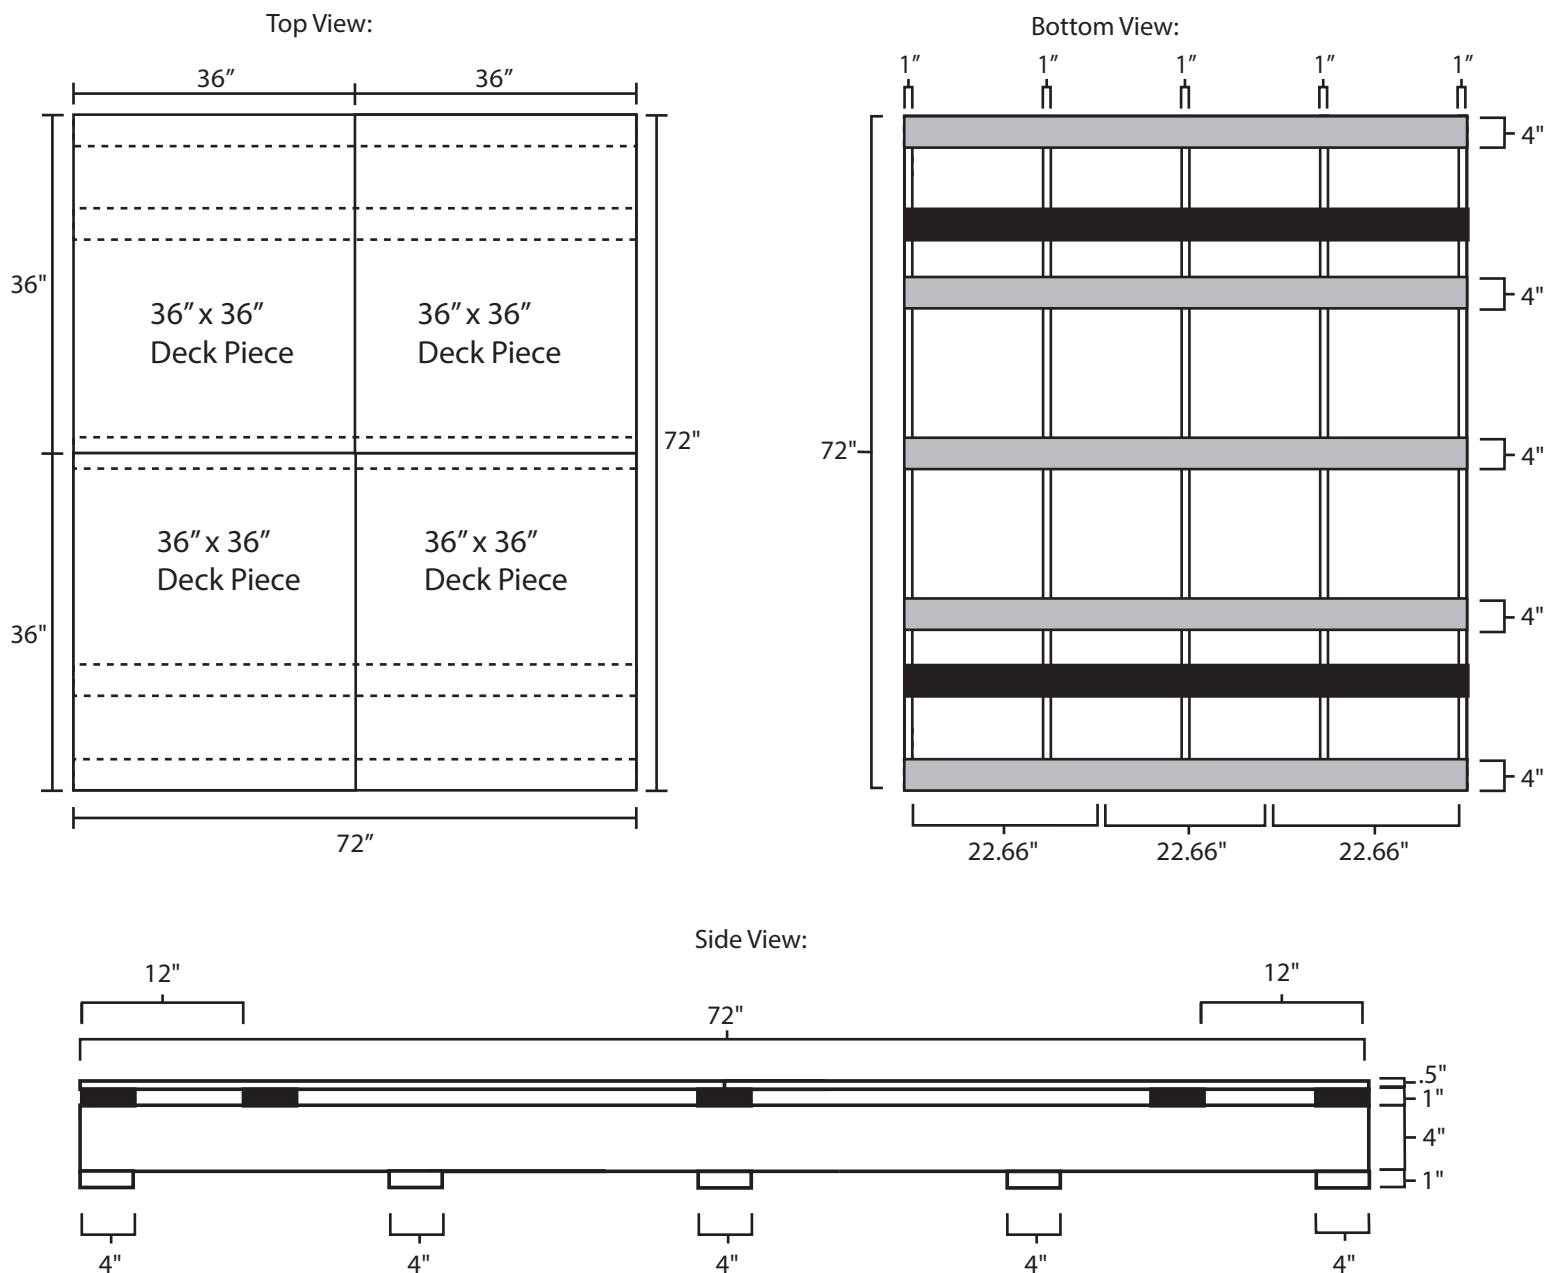

Pallet Specification Sheet

Pallet ID: ppc-7272-5B5SF-5XS-SS-CB-CD

Components & Specifications:

Dimensions: 72" x 72" x 6.5"
Weight: 185lbs
Stackable

Dynamic Capacity: 4,500lbs
Static Capacity: 20,000lbs
#10-12X1-1/2 Screws

All parts made of recycled plastic
All parts made in USA
Pallet is fully recyclable
Tolerances +/- 3/8"