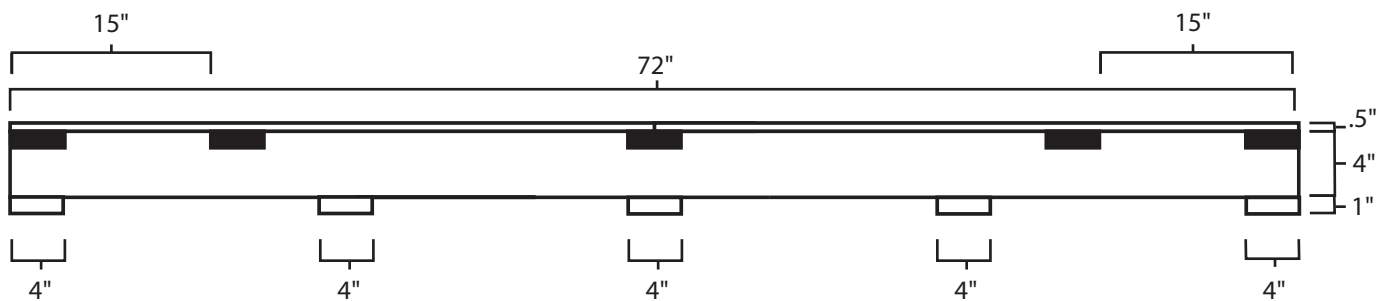

# Pallet Specification Sheet

Pallet ID: ppc-7272-5B5SF-5XS-SS-CB

Side View:

## Components & Specifications:

Dimensions: 72" x 72" x 5.5"  
Weight: 185lbs  
Stackable

Dynamic Capacity: 4,500lbs  
Static Capacity: 20,000lbs  
#10-12X1-1/2 Screws

All parts made of recycled plastic  
All parts made in USA  
Pallet is fully recyclable

Tolerances +/- 3/8"