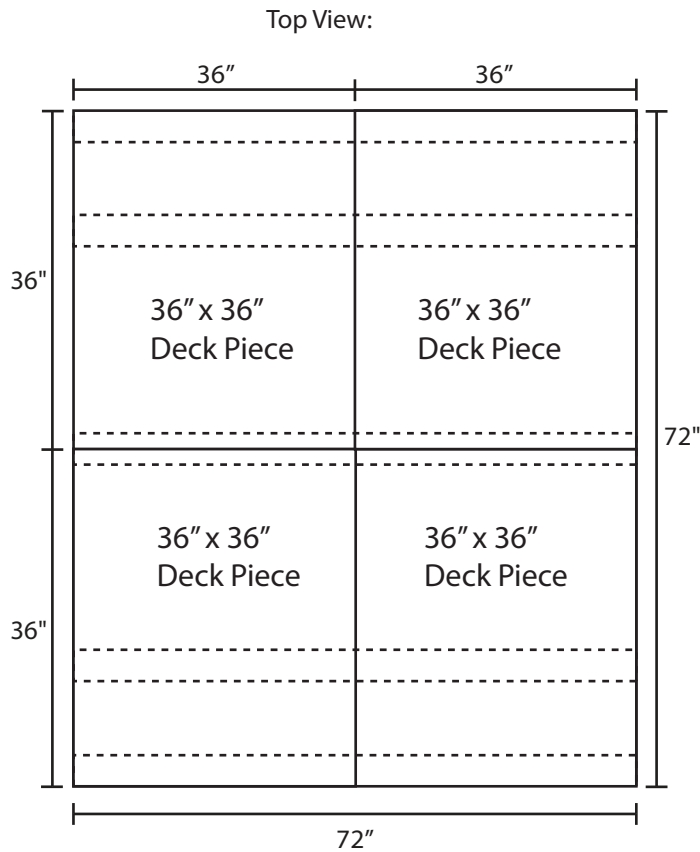

# Pallet Specification Sheet

Pallet ID: ppc-7272-5B5SF-5XS-SS-CB

Side View:

## Components & Specifications:

Dimensions: 72" x 72" x 5.5"  
Weight: 185lbs  
Stackable

Dynamic Capacity: 4,500lbs  
Static Capacity: 20,000lbs  
#10-12X1-1/2 Screws

All parts made of recycled plastic  
All parts made in USA  
Pallet is fully recyclable

Tolerances +/- 3/8"