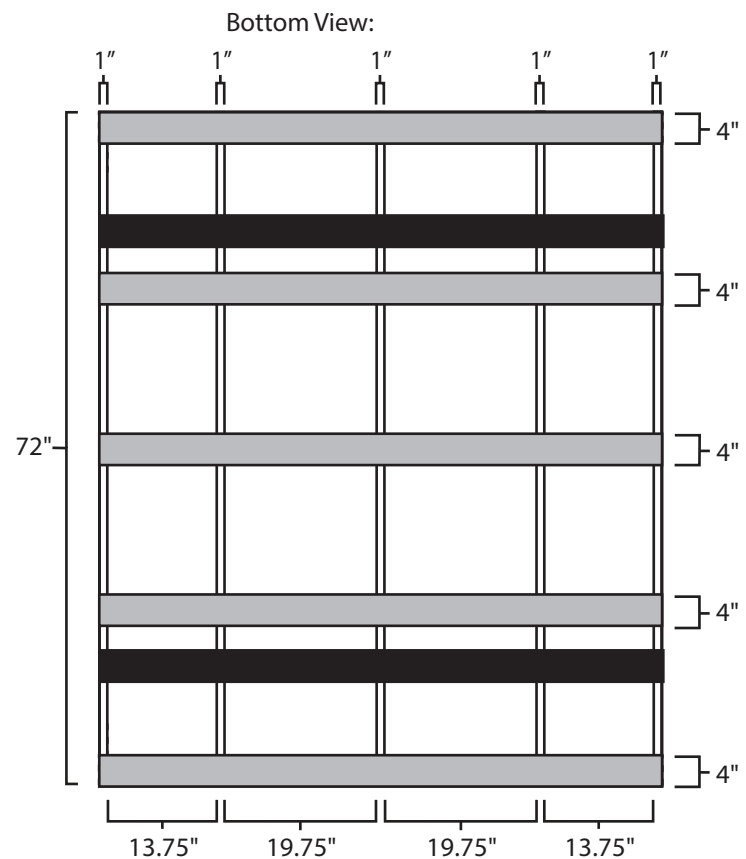

# Pallet Specification Sheet

Pallet ID: ppc-7272-5B5SF-5XS-SS-CB

Side View:

## Components & Specifications:

Dimensions: 72" x 72" x 5.5"  
Weight: 185lbs  
Stackable

Dynamic Capacity: 4,500lbs  
Static Capacity: 20,000lbs  
#10-12X1-1/2 Screws

All parts made of recycled plastic  
All parts made in USA  
Pallet is fully recyclable

Tolerances +/- 3/8"