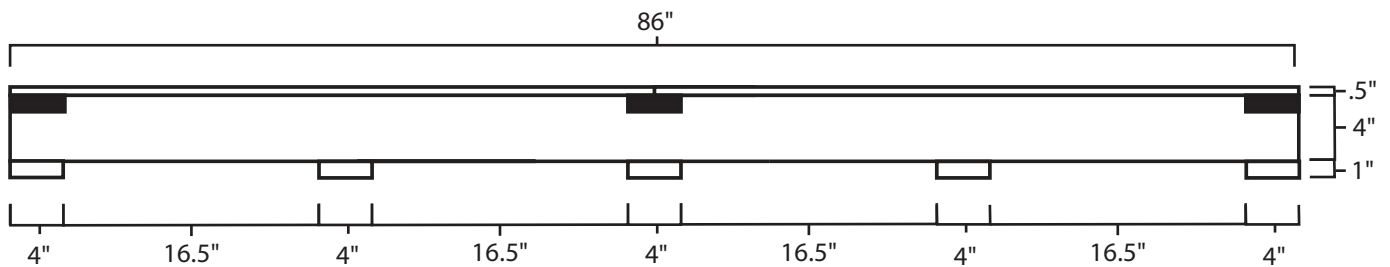

# Pallet Specification Sheet

Pallet ID: ppc7286-5B45F-3XS-SS

Top View:

Bottom View:

Side View:

## Components & Specifications:

Dimensions: 72" x 86" x 5.5"  
Weight: 136lbs  
Stackable

Dynamic Capacity: 3,000lbs  
Static Capacity: 15,000lbs  
#10-12X1-1/2 Screws

All parts made of recycled plastic  
All parts made in USA  
Pallet is fully recyclable  
Tolerances +/- 3/8"