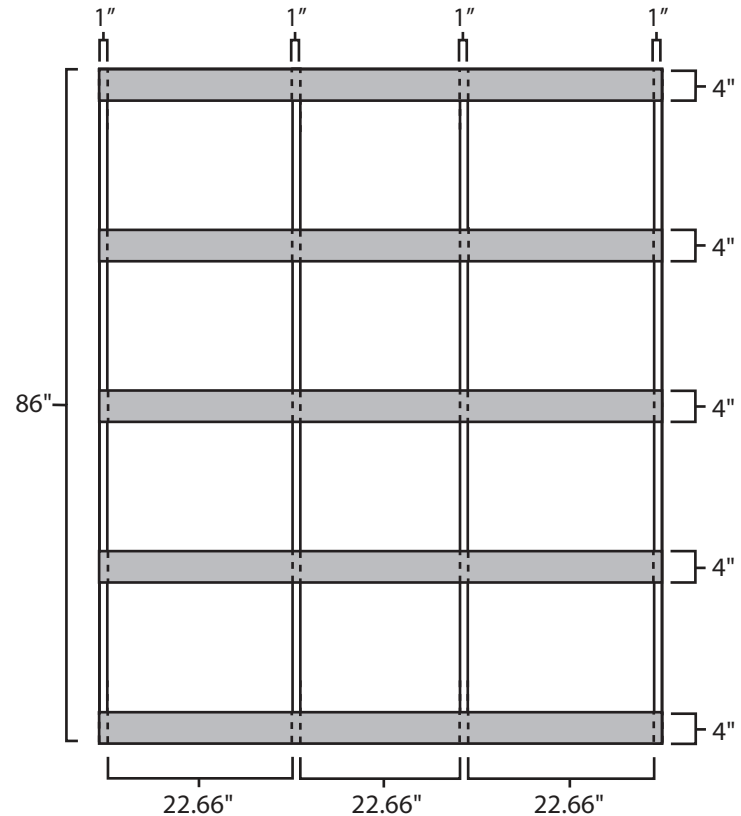

# Pallet Specification Sheet

Pallet ID: ppc7286-5B45F-3XS-SS

Top View:

Bottom View:

Side View:

## Components & Specifications:

Dimensions: 72" x 86" x 5.5"  
Weight: 136lbs  
Stackable

Dynamic Capacity: 3,000lbs  
Static Capacity: 15,000lbs  
#10-12X1-1/2 Screws

All parts made of recycled plastic  
All parts made in USA  
Pallet is fully recyclable  
Tolerances +/- 3/8"