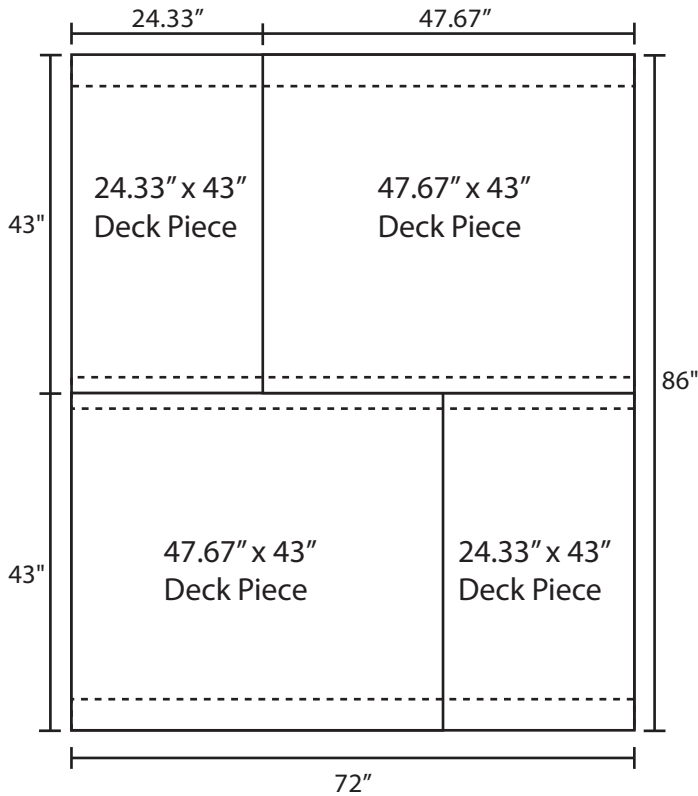

# Pallet Specification Sheet

Pallet ID: ppc7286-5B45F-3XS-SS

Top View:

Bottom View:

Side View:

## Components & Specifications:

Dimensions: 72" x 86" x 5.5"  
Weight: 136lbs  
Stackable

Dynamic Capacity: 3,000lbs  
Static Capacity: 15,000lbs  
#10-12X1-1/2 Screws

All parts made of recycled plastic  
All parts made in USA  
Pallet is fully recyclable  
Tolerances +/- 3/8"