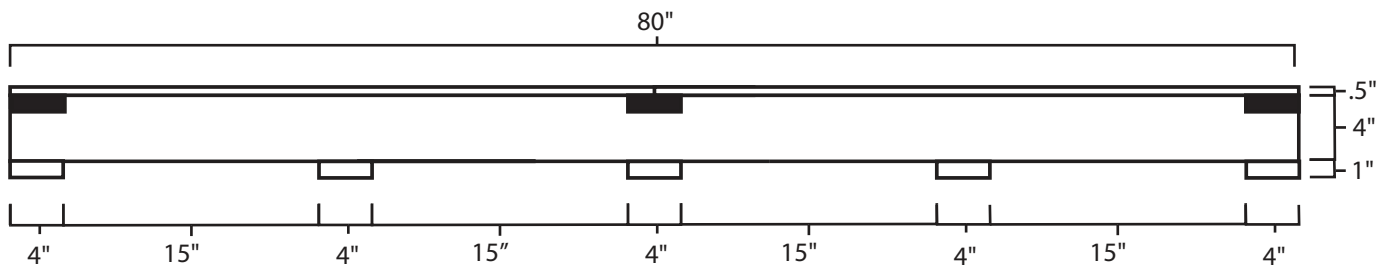

Pallet Specification Sheet

Pallet ID: ppc-7880-5B4SF-3XS-SS

Top View:

Bottom View:

Side View:

Components & Specifications:

Dimensions: 78" x 80" x 5.5"
Weight: 175lbs
Stackable

Dynamic Capacity: 3,000lbs
Static Capacity: 15,000lbs
#10-12X1-1/2 Screws

All parts made of recycled plastic
All parts made in USA
Pallet is fully recyclable

Tolerances +/- 3/8"