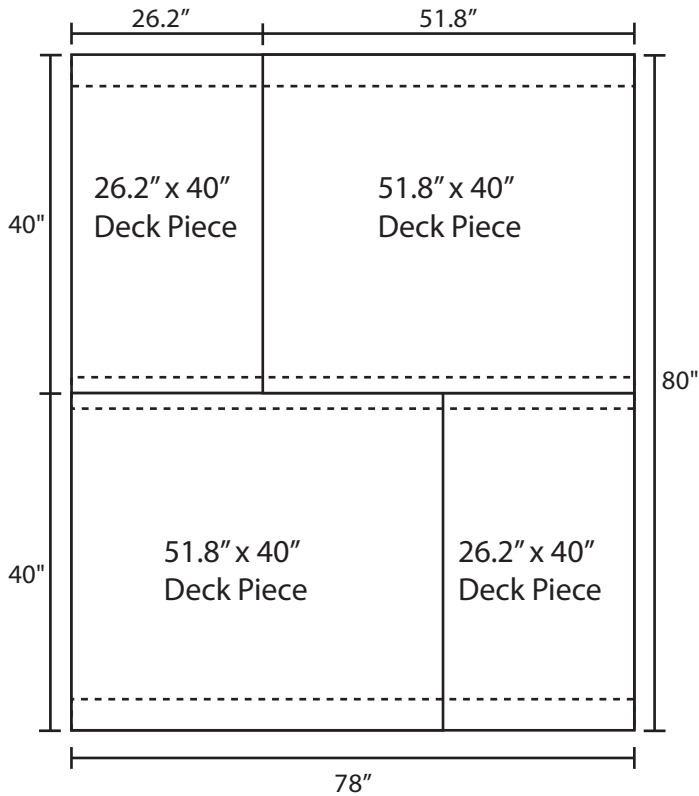

Pallet Specification Sheet

Pallet ID: ppc-7880-5B4SF-3XS-SS

Top View:

Bottom View:

Side View:

Components & Specifications:

Dimensions: 78" x 80" x 5.5"
Weight: 175lbs
Stackable

Dynamic Capacity: 3,000lbs
Static Capacity: 15,000lbs
#10-12X1-1/2 Screws

All parts made of recycled plastic
All parts made in USA
Pallet is fully recyclable

Tolerances +/- 3/8"