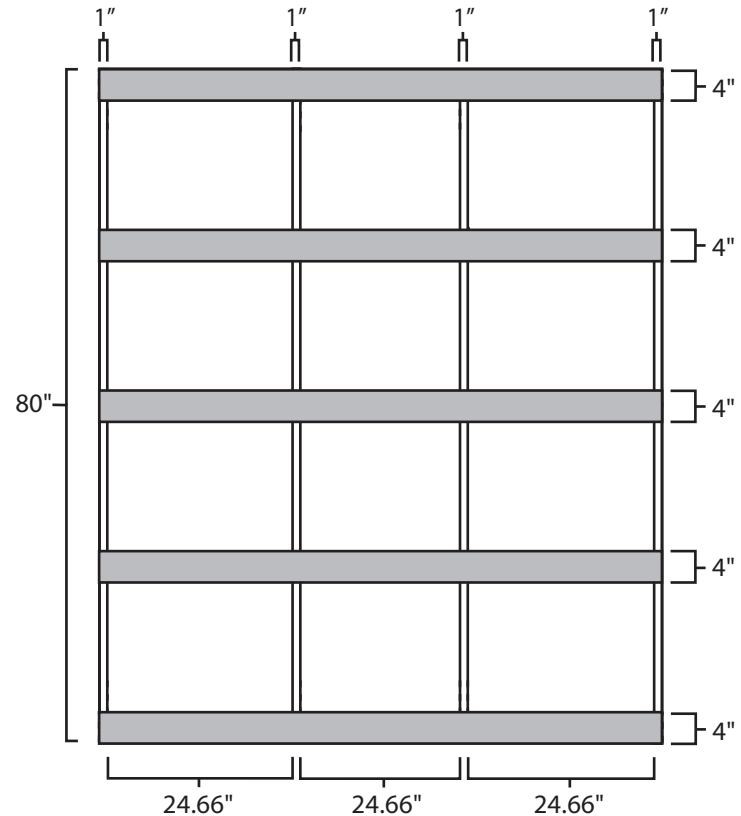

Pallet Specification Sheet

Pallet ID: ppc-7880-5B4SF-3XS-SS

Top View:

Bottom View:

Side View:

Components & Specifications:

Dimensions: 78" x 80" x 5.5"
Weight: 175lbs
Stackable

Dynamic Capacity: 3,000lbs
Static Capacity: 15,000lbs
#10-12X1-1/2 Screws

All parts made of recycled plastic
All parts made in USA
Pallet is fully recyclable

Tolerances +/- 3/8"