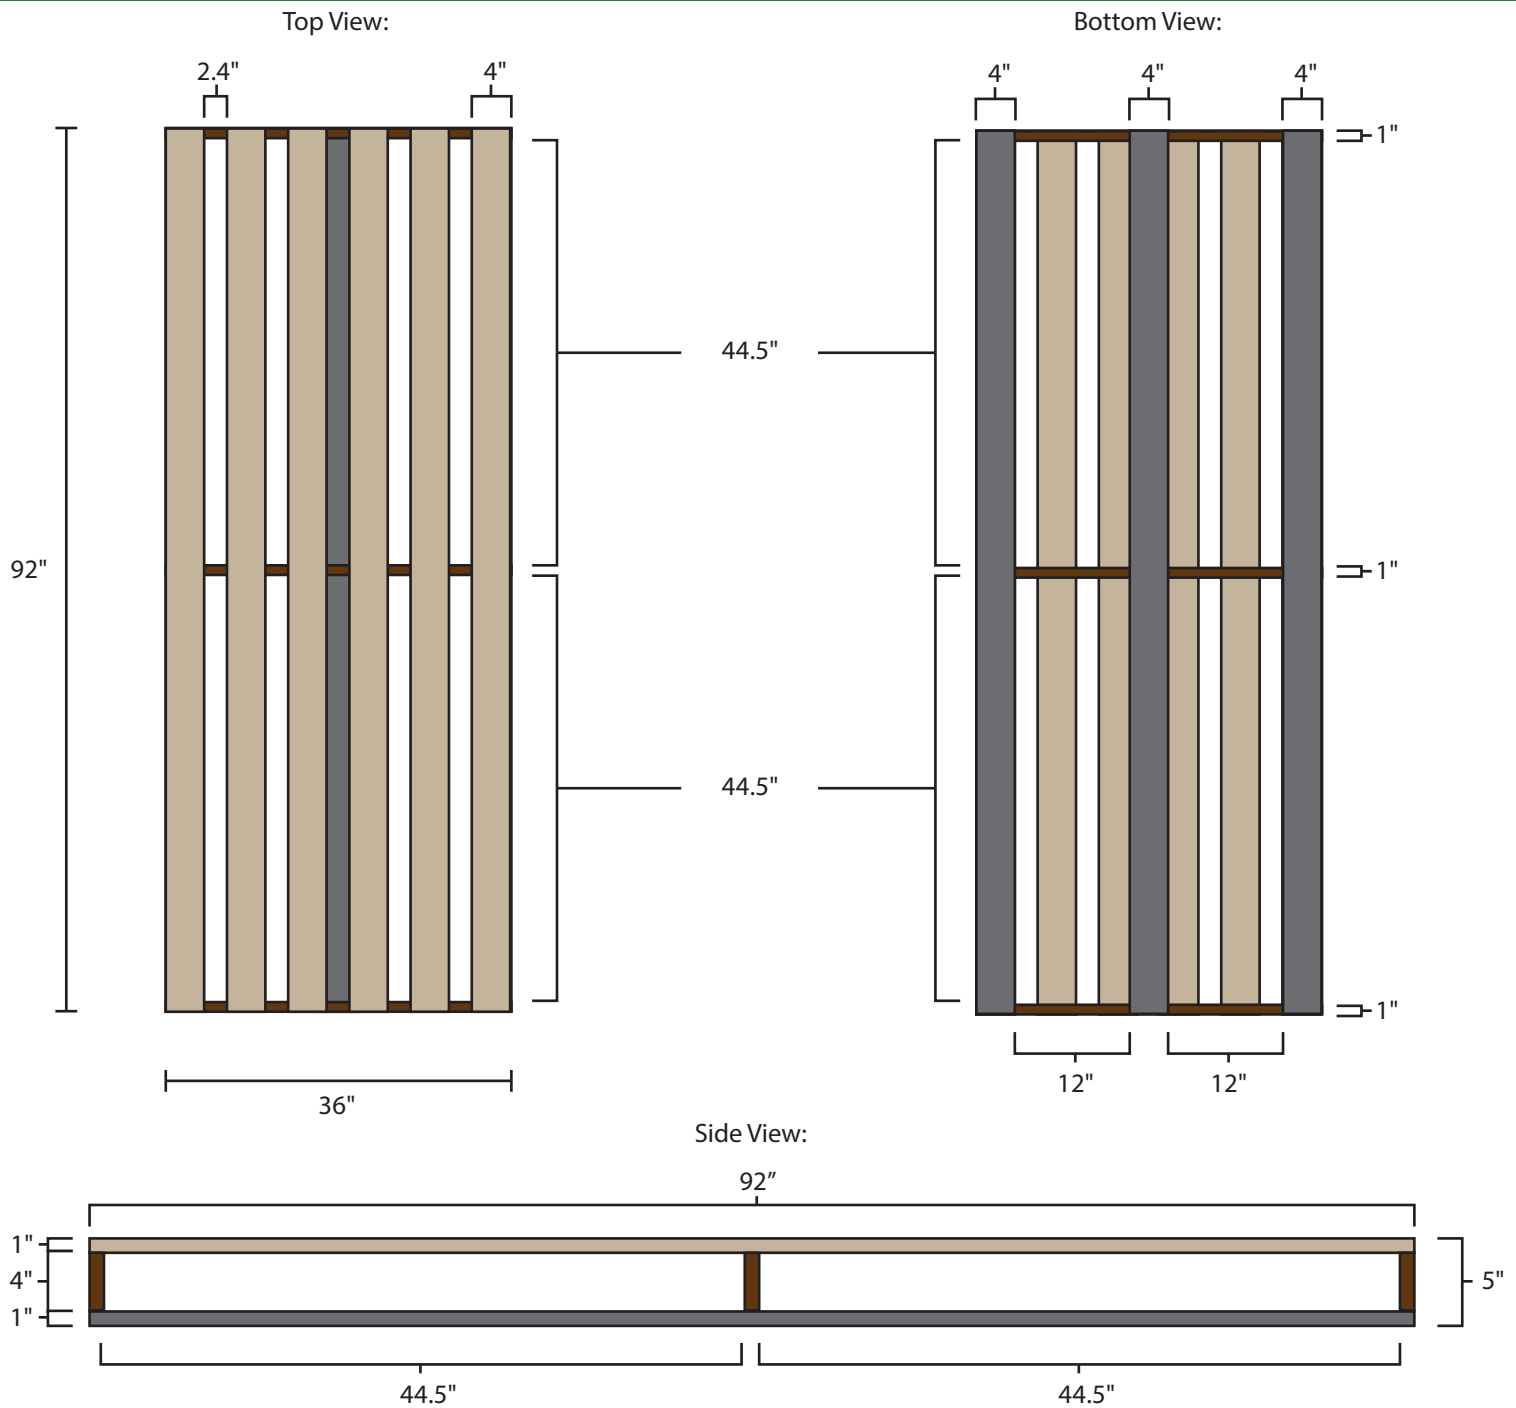

# Pallet Specification Sheet

Pallet ID: ppc-9236-3B3SB

## Components & Specifications:

Dimensions: 44" x 85" x 5"  
Weight: 115 lbs  
Stackable

Dynamic Capacity: 30500lbs  
Static Capacity: 15,000lbs  
Racking Capacity: N/A

All parts made of recycled plastic  
All parts made in USA  
Pallet is fully recyclable

Tolerances +/- 3/8"