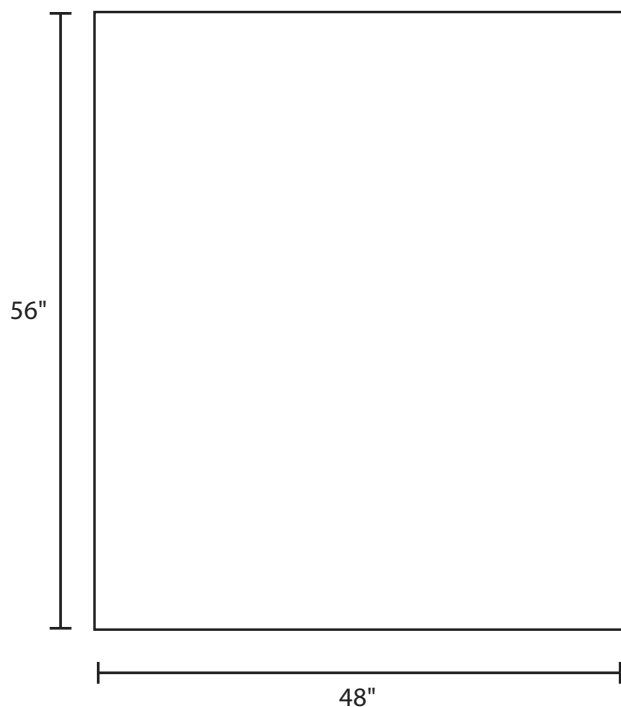

Pallet Specification Sheet

Pallet ID: ppc-AP-4856F

Top View:

Bottom View:

Side View:

Components & Specifications:

Dimensions: 48" x 56" x .5"

Weight: 29 lbs

Flat Deck

Made from recycled plastic.