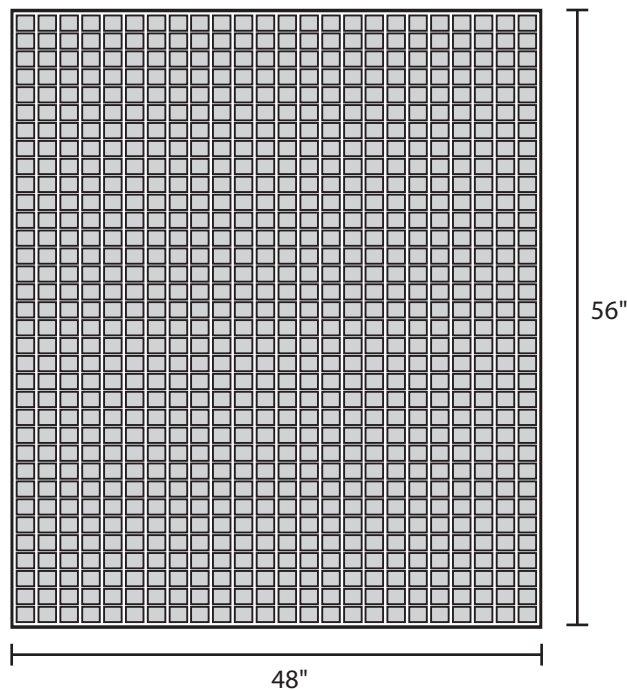

Pallet Specification Sheet

Pallet ID: ppc-AP-4856F

Top View:

Bottom View:

Side View:

Components & Specifications:

Dimensions: 48" x 56" x .5"

Weight: 29 lbs

Flat Deck

Made from recycled plastic.