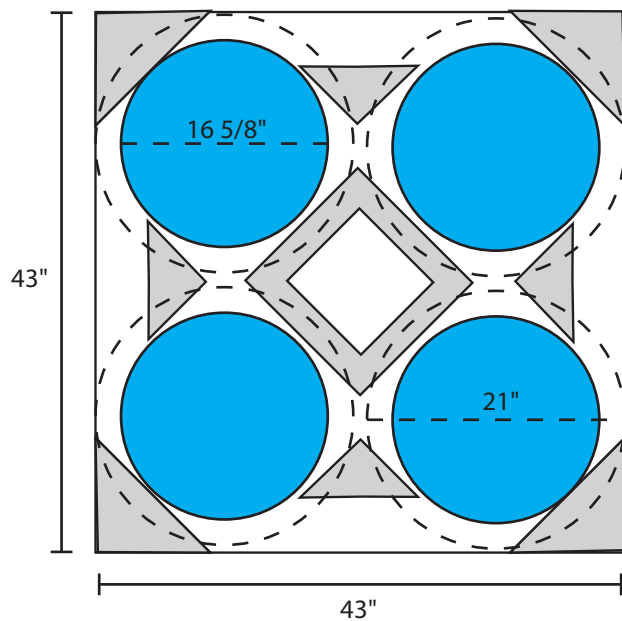

Pallet Specification Sheet

Pallet ID: ppc-BP-4343-3B4S - 4 Barrel

Top View:

Bottom View:

Side View:

Components & Specifications:

Dimensions: 43" x 43" x 5"

Weight: 47.5lbs

Stackable

Dynamic Capacity: 3,000lbs

Static Capacity: 15,000lbs

#10-12X1-1/2 Screws

All parts made of recycled plastic

Made in the USA

Top deck accessories vary based on barrel specifications