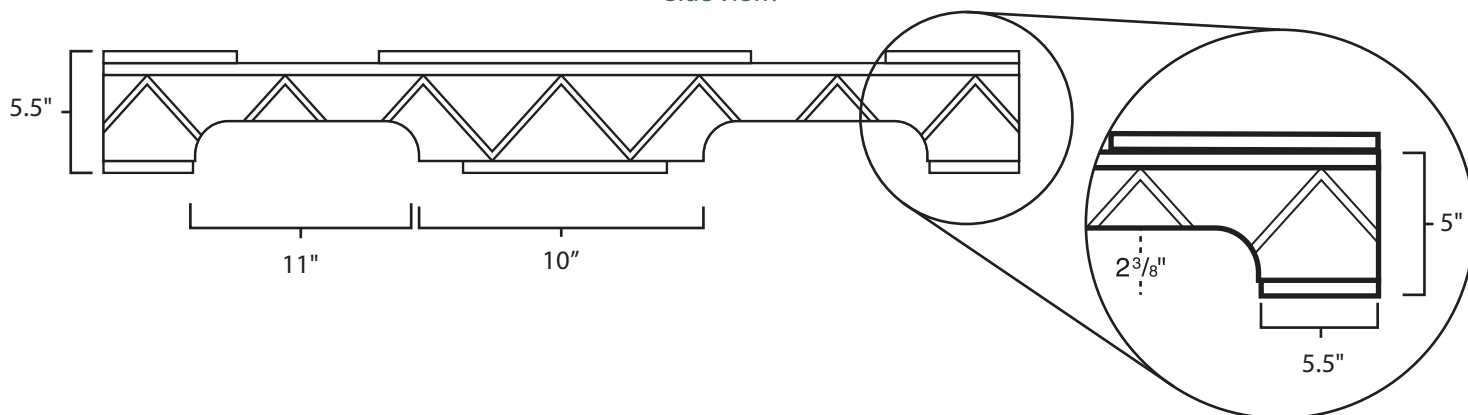

Pallet Specification Sheet

Pallet ID: ppc-BP-4343-3B4S - 4 Barrel

Top View:

Bottom View:

Side View:

Components & Specifications:

Dimensions: 43" x 43" x 5"

Weight: 47.5lbs

Stackable

Dynamic Capacity: 3,000lbs

Static Capacity: 15,000lbs

#10-12X1-1/2 Screws

All parts made of recycled plastic

Made in the USA

Top deck accessories vary based on barrel specifications