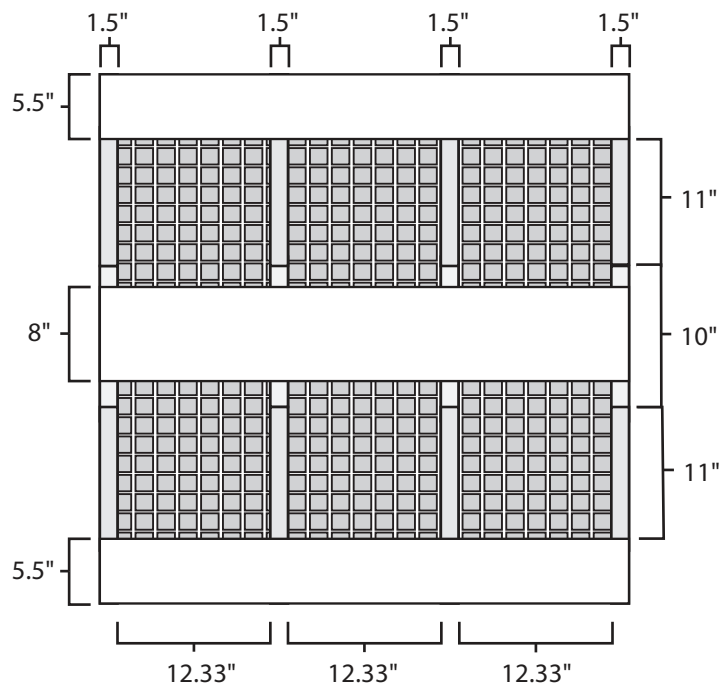

Pallet Specification Sheet

Pallet ID: ppc-BP-4343-3B4S - 4 Barrel

Top View:

Bottom View:

Side View:

Components & Specifications:

Dimensions: 43" x 43" x 5"

Weight: 47.5lbs

Stackable

Dynamic Capacity: 3,000lbs

Static Capacity: 15,000lbs

#10-12X1-1/2 Screws

All parts made of recycled plastic

Made in the USA

Top deck accessories vary based on barrel specifications