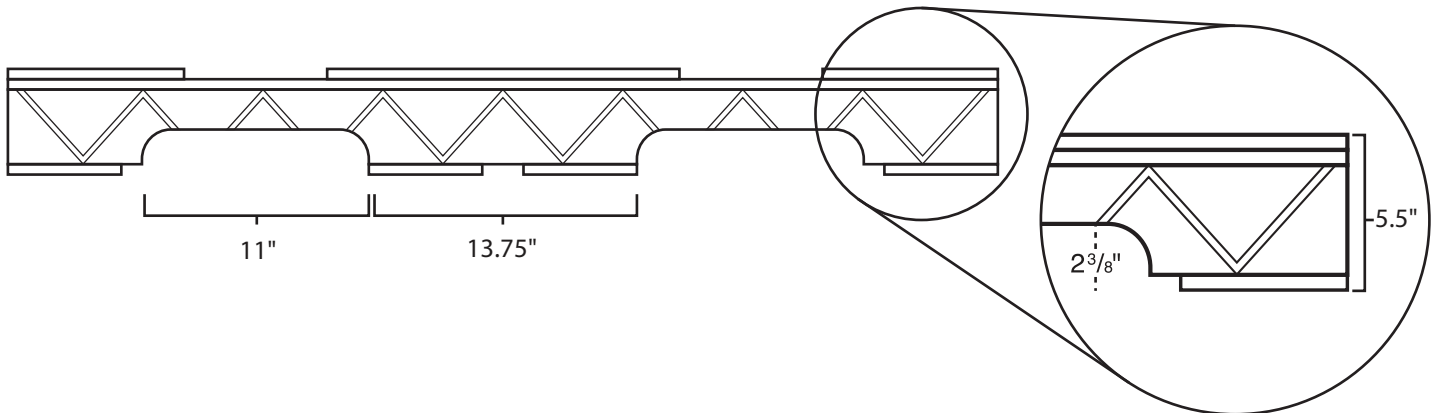

Pallet Specification Sheet

Pallet ID: ppc-BP-4545-4B3S - 4 Barrel

Top View:

Bottom View:

Side View:

Components & Specifications:

Dimensions: 45" x 45" x 5.5"

Weight: 55lbs

Stackable

Dynamic Capacity: 2,000lbs

Static Capacity: 15,000lbs

All parts made of recycled plastic