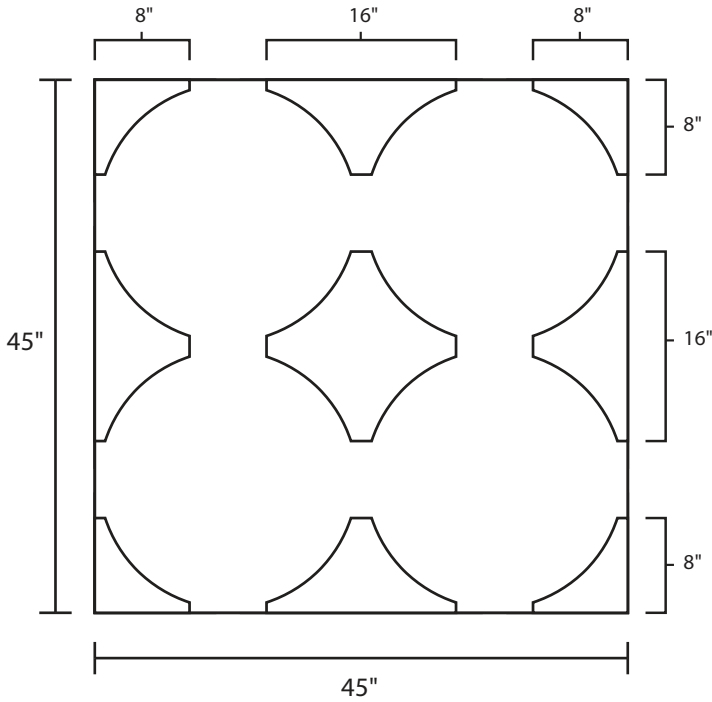

Pallet Specification Sheet

Pallet ID: ppc-BP-4545-4B3S - 4 Barrel

Top View:

Bottom View:

Side View:

Components & Specifications:

Dimensions: 45" x 45" x 5.5"

Weight: 55lbs

Stackable

Dynamic Capacity: 2,000lbs

Static Capacity: 15,000lbs

All parts made of recycled plastic