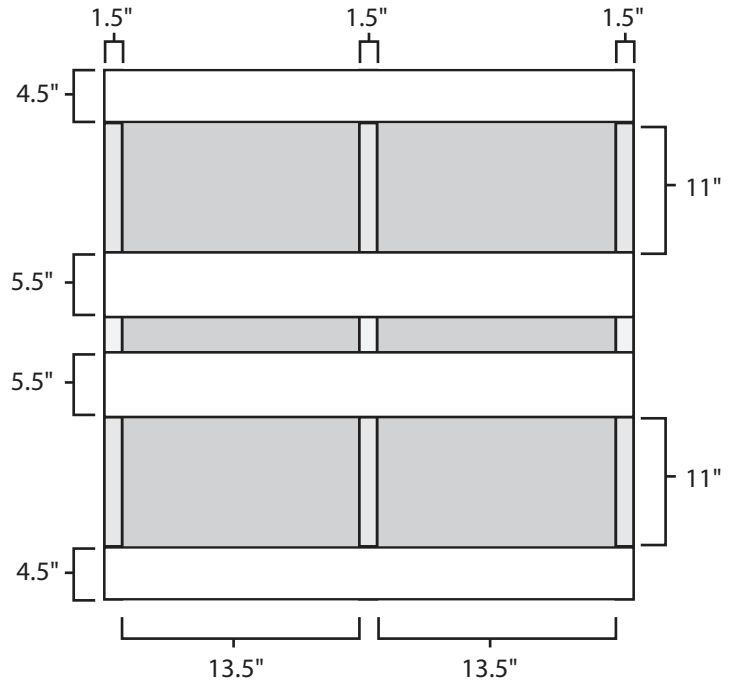

Pallet Specification Sheet

Pallet ID: ppc-BP-4545-4B3S - 4 Barrel

Top View:

Bottom View:

Side View:

Components & Specifications:

Dimensions: 45" x 45" x 5.5"

Weight: 55lbs

Stackable

Dynamic Capacity: 2,000lbs

Static Capacity: 15,000lbs

All parts made of recycled plastic