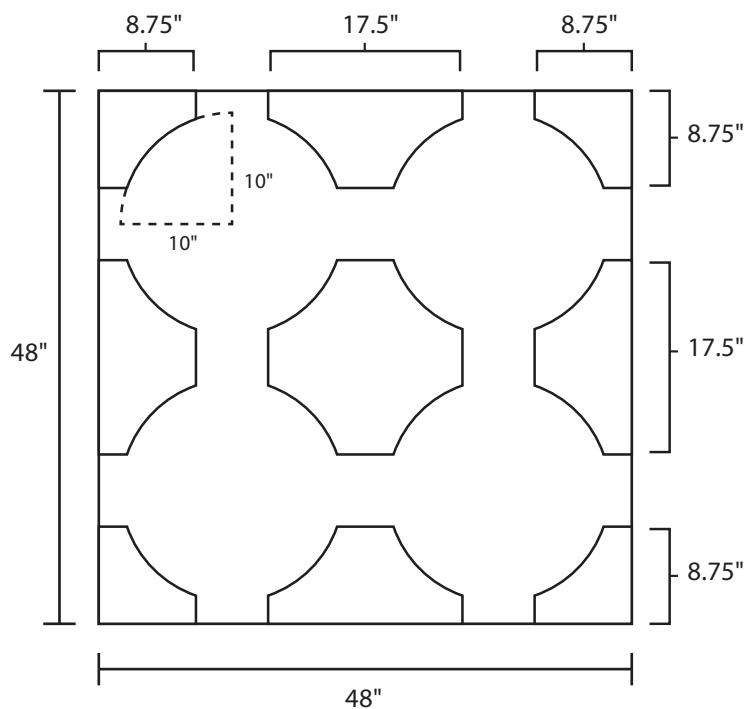

# Pallet Specification Sheet

Pallet ID: gps-BP-4848-4B3S-CS- 4 Barrel

Top View:

Bottom View:

Side View:

## Components & Specifications:

Dimensions: 48" x 48" x 5.5"

Weight: 65lb

Stackable

Dynamic Capacity: 2,000lbs

Static Capacity: 15,000lbs

All parts made of recycled plastic

# Pallet Specification Sheet

Pallet ID: gps-BP-4848-4B3S-CS-4 Barrel