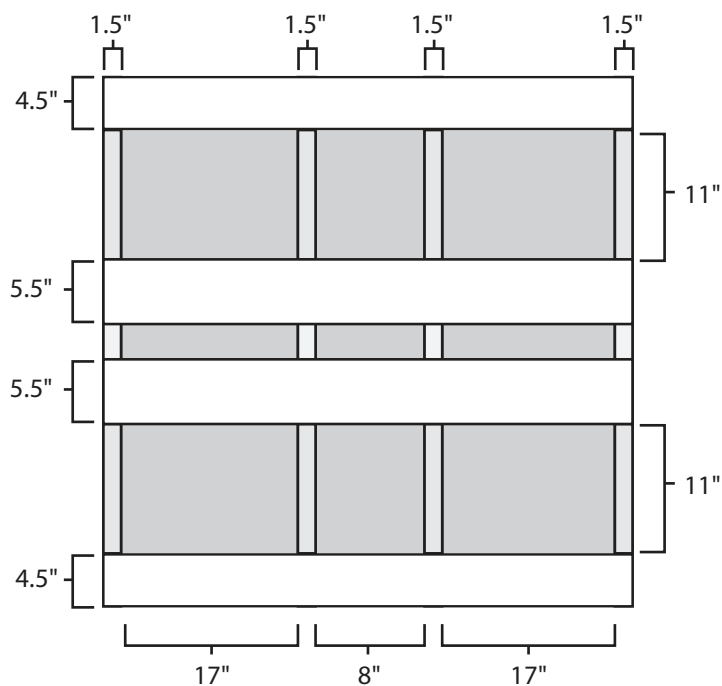

# Pallet Specification Sheet

Pallet ID: gps-BP-4848-4B3S-CS- 4 Barrel

Top View:

Bottom View:

Side View:

## Components & Specifications:

Dimensions: 48" x 48" x 5.5"

Weight: 65lb

Stackable

Dynamic Capacity: 2,000lbs

Static Capacity: 15,000lbs

All parts made of recycled plastic

# Pallet Specification Sheet

Pallet ID: gps-BP-4848-4B3S-CS-4 Barrel