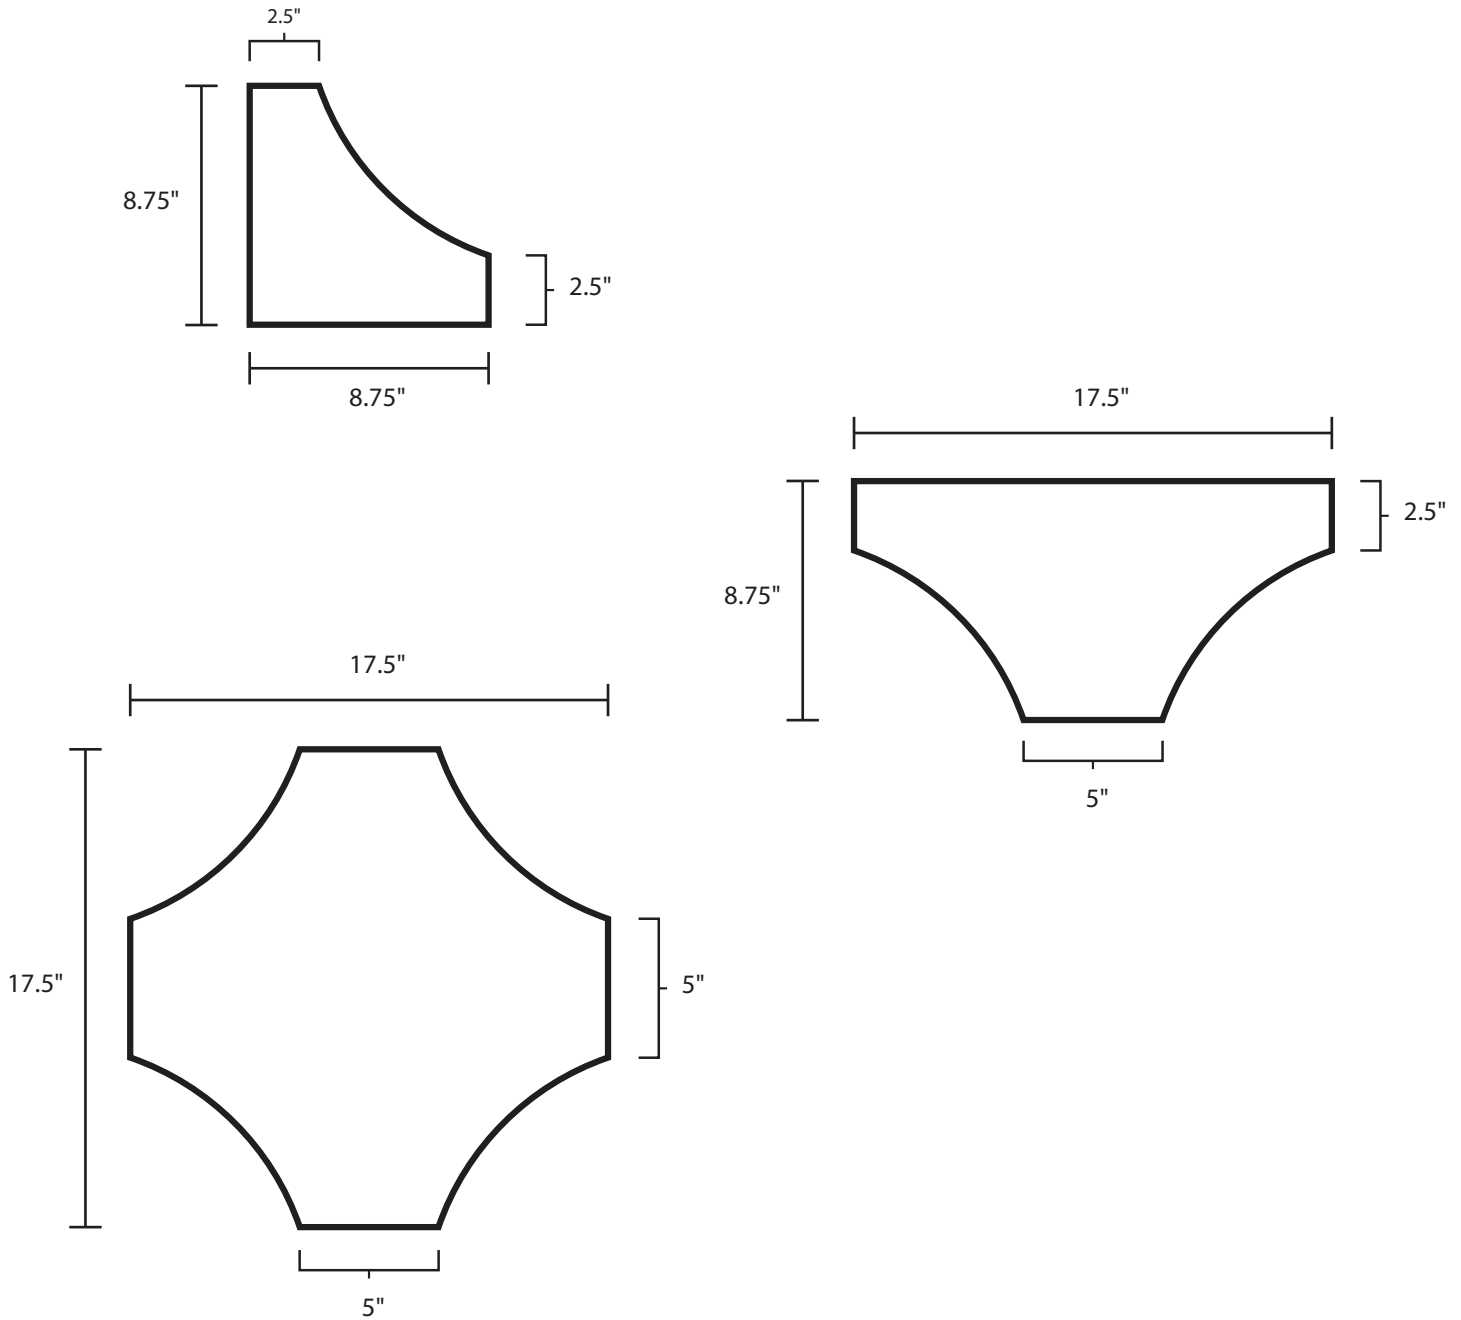

Pallet Specification Sheet

Pallet ID: gps-BP-4848-4B3S-CS-4 Barrel

Components & Specifications:

All parts made of recycled plastic