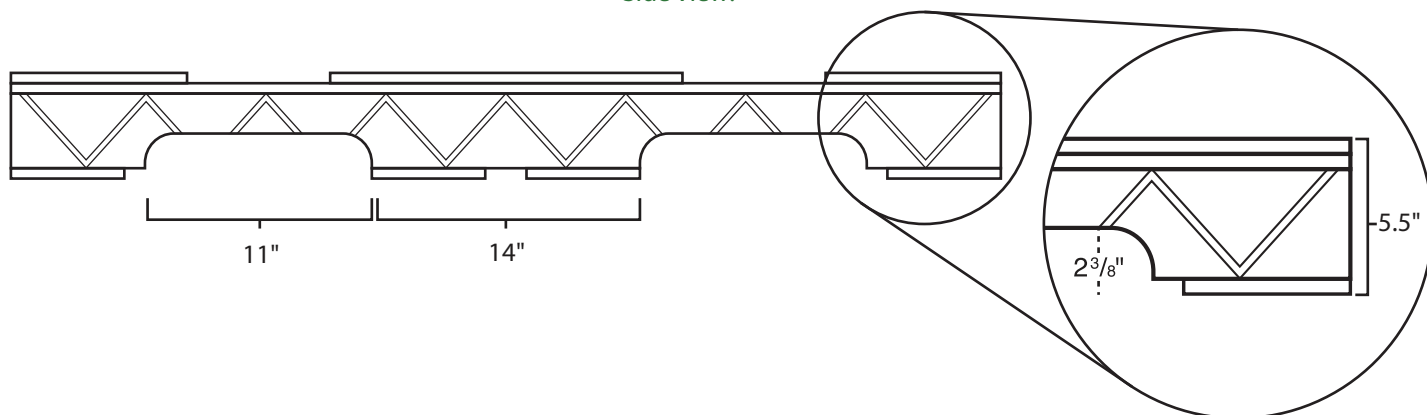

# Pallet Specification Sheet

Pallet ID: gps-BP-4848-4B3S-CS- 4 Barrel

Top View:

Bottom View:

Side View:

## Components & Specifications:

Dimensions: 48" x 48" x 5.5"

Weight: 65lb

Stackable

Dynamic Capacity: 2,000lbs

Static Capacity: 15,000lbs

All parts made of recycled plastic