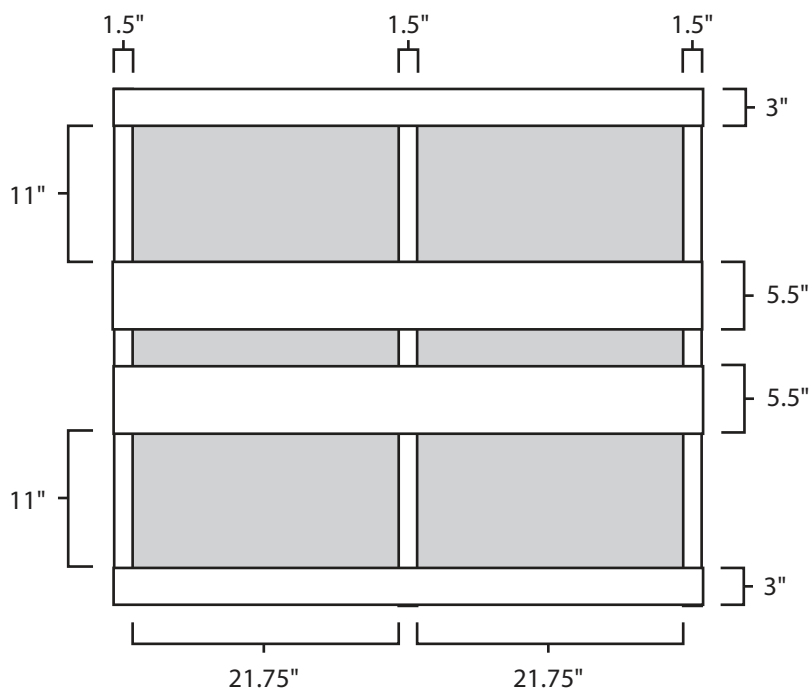

Pallet Specification Sheet

Pallet ID: ppc4842-4B35R

Top View:

Bottom View:

Side View:

Components & Specifications:

Dimensions: 42" x 48" x 5"
Weight: 50lbs
Stackable

Dynamic Capacity: 2,000lbs
Static Capacity: 15,000lbs
#10-12X1-1/2 Screws

All parts made of recycled plastic
All parts made in USA
Pallet is fully recyclable

Tolerances +/- 3/8"