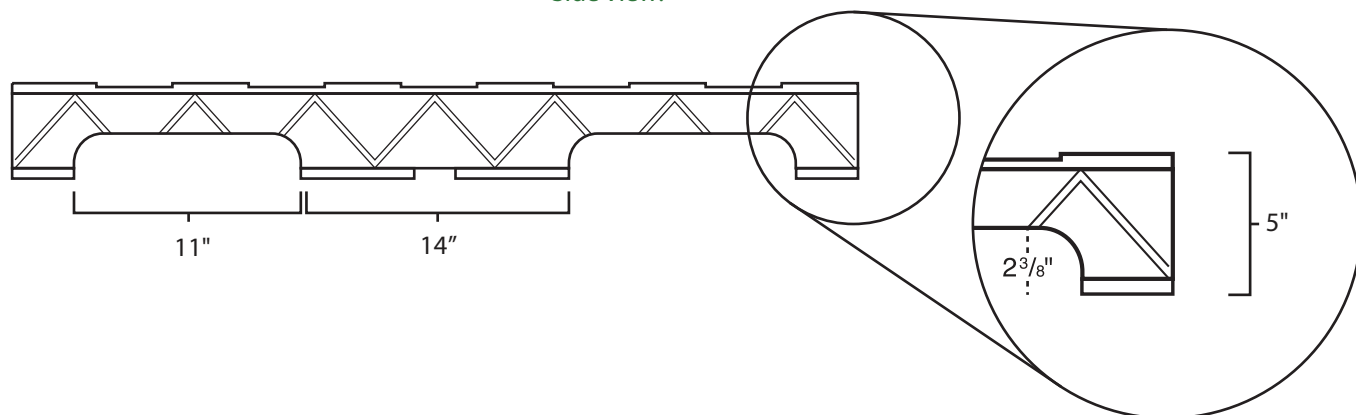

Pallet Specification Sheet

Pallet ID: ppc4842-4B35R

Top View:

Bottom View:

Side View:

Components & Specifications:

Dimensions: 42" x 48" x 5"
Weight: 50lbs
Stackable

Dynamic Capacity: 2,000lbs
Static Capacity: 15,000lbs
#10-12X1-1/2 Screws

All parts made of recycled plastic
All parts made in USA
Pallet is fully recyclable

Tolerances +/- 3/8"