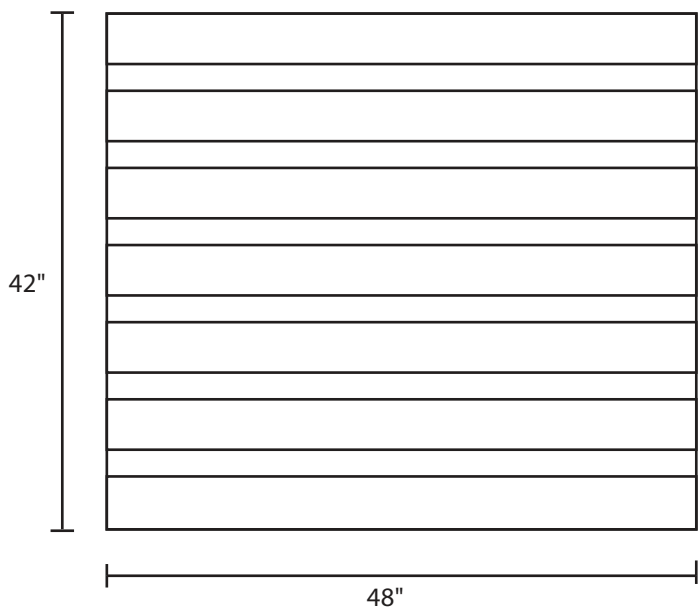

Pallet Specification Sheet

Pallet ID: ppc4842-4B35R

Top View:

Bottom View:

Side View:

Components & Specifications:

Dimensions: 42" x 48" x 5"
Weight: 50lbs
Stackable

Dynamic Capacity: 2,000lbs
Static Capacity: 15,000lbs
#10-12X1-1/2 Screws

All parts made of recycled plastic
All parts made in USA
Pallet is fully recyclable

Tolerances +/- 3/8"